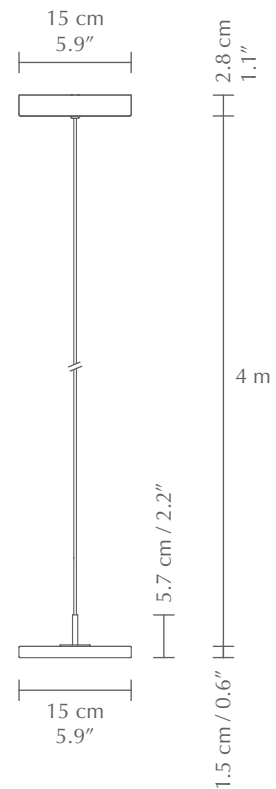

ASTERIA

Designed by Søren Ravn Christensen

UIMAGE