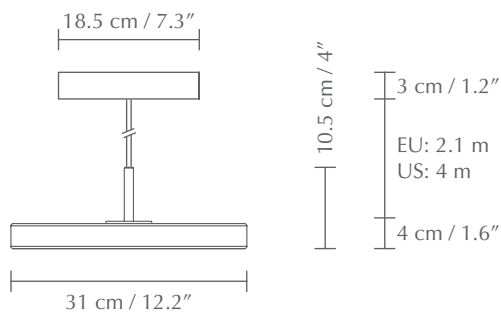

ASTERIA

Designed by Søren Ravn Christensen

UIMAGE