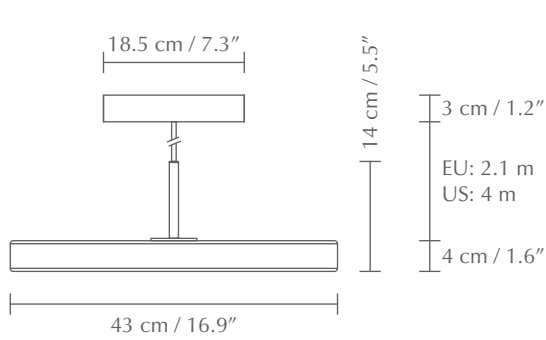

ASTERIA

Designed by Søren Ravn Christensen

UIMAGE