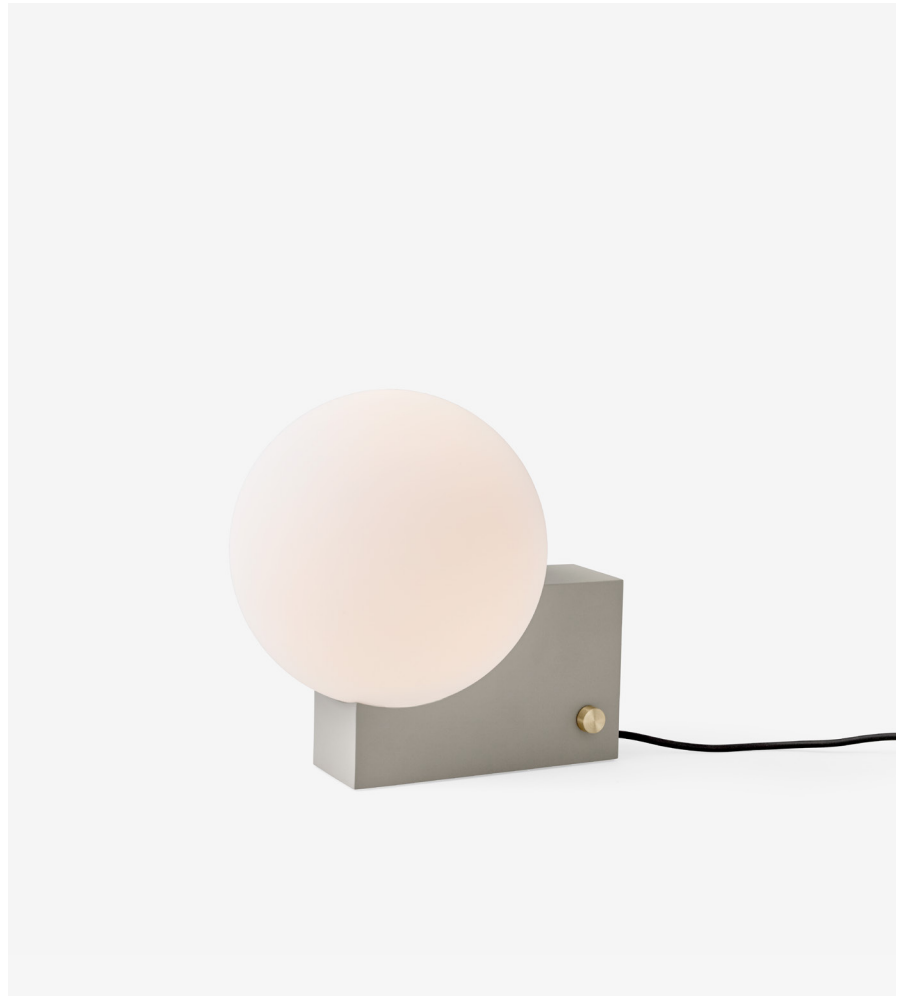

H: 24cm / 9.4in

L: 26cm / 10.2in, W: 18cm / 7in

Journey^{SHY1} Signe Hytte 2018

Product category
Table and wall lamp

Environment
Indoor

Material
Satinized opal glass, lacquered steel fabric chord

Production process
The lamp shade is made from mouth blown satinized opal glass and the base is made from laser cut and welded steel.

Dimensions
L: 26cm / 10.2in, W: 18cm / 7in, H: 24cm / 9.4in

Packaging dimensions
H: 32.5 / 12.4in, W: 33 / 12.8in, D: 26 / 10.2in

Colli quantity
2

Weight
Product: 1.6 kg / Incl. packaging: 2.7 kg.

Voltage
230-240V 50HZ

Certifications
CE IP20

Dimmability
The light intensity can be controlled by the dimmer knob on the base of the lamp.

Light source & Energy efficiency class
4,8 Watt LED. This product contains a light source of energy efficiency class G. Non replaceable light bulb.

Cord length
200cm / 78.7in

Light source performance & quality
Light output: 280 lumen, CRl: >90,
Colour temperature (Kelvin): 2200-2800K,
LED life time: 50.000 hours

Cleaning instructions
Clean with soft dry cloth. Always switch off electricity supply before cleaning

→ **Stock item**
Black (RAL 9005)
Clay (PT 4725C)
Silk Grey (RAL 7044)

Related products

SH2

&Tradition®