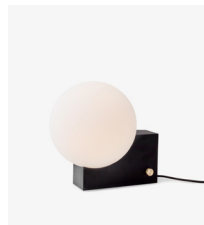

H: 24cm / 9.4in

L: 26cm / 10.2in, W: 18cm / 7in

Journey^{SHY1} Signe Hytte 2018

Product category
Table and wall lamp

Environment
Indoor

Material
Satinized opal glass, lacquered steel fabric chord

Production process
The lamp shade is made from mouth blown satinized opal glass and the base is made from laser cut and welded steel.

Dimensions
L: 26cm / 10.2in, W: 18cm / 7in, H: 24cm / 9.4in

Packaging dimensions
H: 32.5 / 12.4in, W: 33 / 12.8in, D: 26 / 10.2in

Colli quantity
2

Weight
Product: 1.6 kg / Incl. packaging: 2.7 kg.

Voltage
230-240V 50HZ

Certifications
CE IP20

Dimmability
The light intensity can be controlled by the dimmer knob on the base of the lamp.

Light source & Energy efficiency class
4,8 Watt LED. This product contains a light source of energy efficiency class G. Non replaceable light bulb.

Cord length
200cm / 78.7in

Light source performance & quality
Light output: 280 lumen, CRl: >90,
Colour temperature (Kelvin): 2200-2800K,
LED life time: 50.000 hours

Cleaning instructions
Clean with soft dry cloth. Always switch off electricity supply before cleaning

→ **Stock item**
Black (RAL 9005)
Clay (PT 4725C)
Silk Grey (RAL 7044)

Related products

SH2

→ Black