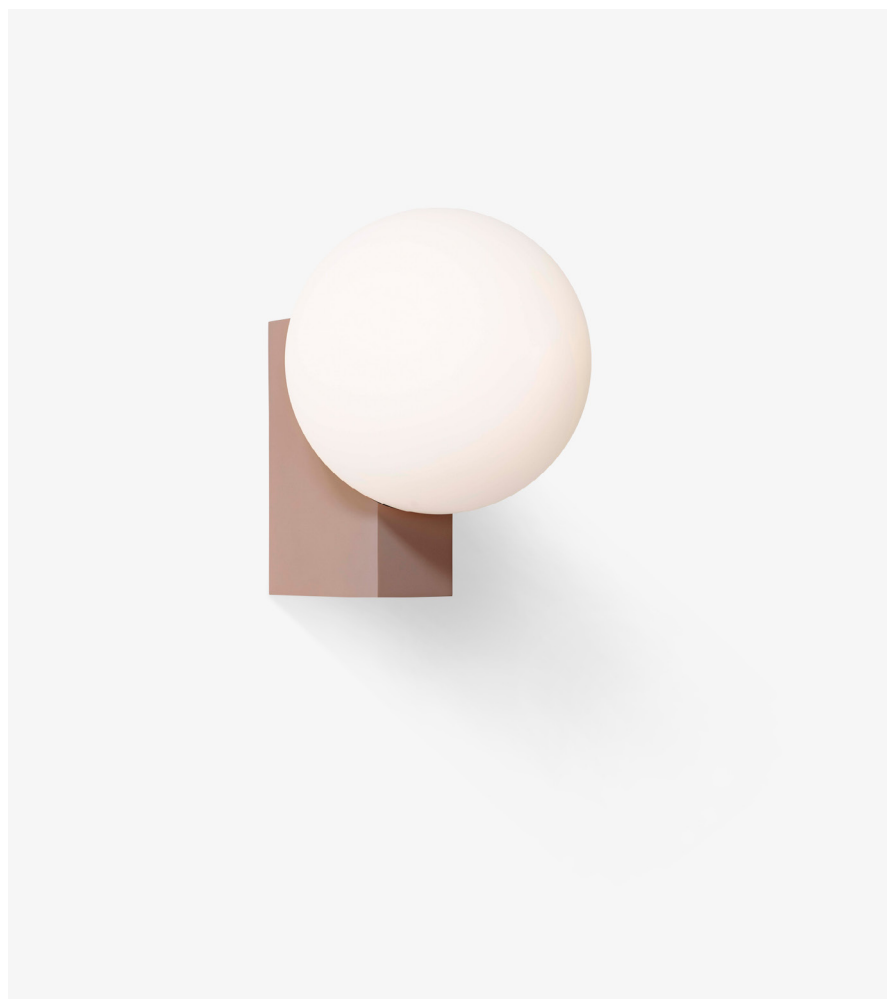

Production process
The lamp shade is made from mouth blown satinized opal glass and the base is made from laser cut and welded steel.

Dimensions
L: 26cm / 10.2in, W: 18cm / 7in, H: 24cm / 9.4in

Packaging dimensions
H: 32.5 / 12.4in, W: 33 / 12.8in, D: 26 / 10.2in

Indoor

Material

Satinized opal glass, lacquered steel fabric chord

Production process

The lamp shade is made from mouth blown satinized opal glass and the base is made from laser cut and welded steel.

Dimensions

Black (RAL 9005)

Clay (PT 4725C)

Silk Grey (RAL 7044)

Related products

SH1

→ Black

→ Clay

→ Silk Grey