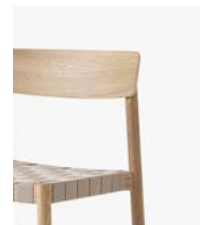

Betty ^{TK1}
by Thau & Kallio
2019

TK1

Recycling & Disassembly

Betty^{TK1}

RECYCLING

The Betty chair is built to last, and we hope that your Betty will serve you for many years. The chair is made from solid wood and wood veneer, and can be easily separated from its base. All metal and wooden parts can be separated and delivered to a suitable recycling station.

DISASSEMBLY

1. To disassemble the Betty chair first remove the webbing from the seat.

2. Unscrew the bolts located inside the frame of the seat. This can be done with a socket wrench.

3. Remove the gliders.

Production process
The Betty dining chair is made from solid wood and formpressed veneer with a linnen webbing seat.

Gliders
Felt gliders installed as standard.

Stacking quantity
8 pcs

Dimensions
H: 77cm/30.3in, W: 51cm/20.1in, D: 48cm/18.9in,
Seating D: 42cm/16.5in, Seat H: 47cm/18.5in.

→ Maroon (RAL 3009)
w. Natural webbing

→ Black (RAL 9005)
w. Natural webbing,

→ Oak
w. Natural webbing

→ Black (RAL 9005)
w. Black webbing