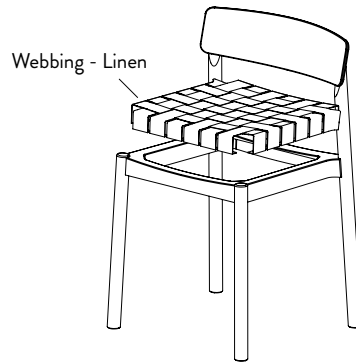

Betty ^{TK1}
by Thau & Kallio
2019

TK1

Recycling & Disassembly

Betty^{TK1}

RECYCLING

The Betty chair is built to last, and we hope that your Betty will serve you for many years. The chair is made from solid wood and wood veneer, and can be easily separated from its base. All metal and wooden parts can be separated and delivered to a suitable recycling station.

DISASSEMBLY

1. To disassemble the Betty chair first remove the webbing from the seat.

2. Unscrew the bolts located inside the frame of the seat. This can be done with a socket wrench.

3. Remove the gliders.

H: 77cm/30.3in

D: 48cm/18.9in
Seating D: 42cm/16.5in.

W: 51cm/20.1in
Seat H: 47cm/18.5in

Betty^{TK1} by Thau & Kallio 2019

Product category
Stackable chair

Environment
Indoor

Material
Lacquered solid wood and formpressed veneer with linnen webbing.
This product has not been treated with any biocides.

Production process
The Betty dining chair is made from solid wood and formpressed veneer with a linnen webbing seat.

Gliders
Felt gliders installed as standard.

Stacking quantity
8 pcs

Dimensions
H: 77cm/30.3in, W: 51cm/20.1in, D: 48cm/18.9in,
Seating D: 42cm/16.5in, Seat H: 47cm/18.5in.