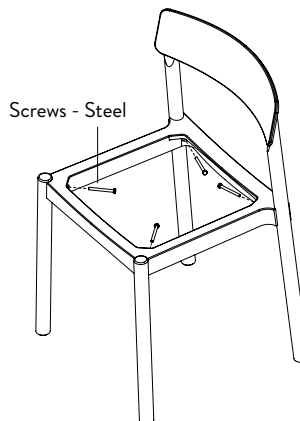

Betty ^{TK1}
by Thau & Kallio
2019

TK1

Recycling & Disassembly

Betty^{TK1}

RECYCLING

The Betty chair is built to last, and we hope that your Betty will serve you for many years. The chair is made from solid wood and wood veneer, and can be easily separated from its base. All metal and wooden parts can be separated and delivered to a suitable recycling station.

DISASSEMBLY

1. To disassemble the Betty chair first remove the webbing from the seat.

2. Unscrew the bolts located inside the frame of the seat. This can be done with a socket wrench.

3. Remove the gliders.

H: 77cm/30.3in

D: 48cm/18.9in
Seating D: 42cm/16.5in.

W: 51cm/20.1in
Seat H: 47cm/18.5in

Betty^{TK1} by Thau & Kallio 2019

Product category
Stackable chair

Environment
Indoor

Material
Lacquered solid wood and formpressed veneer with linnen webbing.
This product has not been treated with any biocides.

Production process
The Betty dining chair is made from solid wood and formpressed veneer with a linnen webbing seat.

Gliders
Felt gliders installed as standard.

Stacking quantity
8 pcs

Dimensions
H: 77cm/30.3in, W: 51cm/20.1in, D: 48cm/18.9in,
Seating D: 42cm/16.5in, Seat H: 47cm/18.5in.