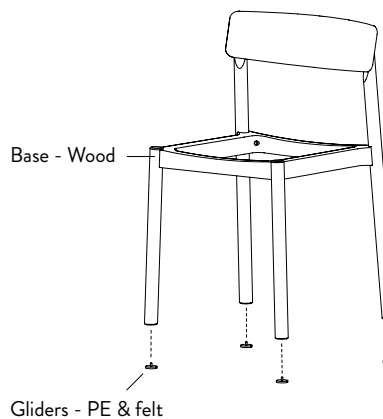

Betty ^{TK1}
by Thau & Kallio
2019

TK1

Recycling & Disassembly

Betty^{TK1}

RECYCLING

The Betty chair is built to last, and we hope that your Betty will serve you for many years. The chair is made from solid wood and wood veneer, and can be easily separated from its base. All metal and wooden parts can be separated and delivered to a suitable recycling station.

DISASSEMBLY

1. To disassemble the Betty chair first remove the webbing from the seat.

2. Unscrew the bolts located inside the frame of the seat. This can be done with a socket wrench.

3. Remove the gliders.

H: 77cm/30.3in

D: 48cm/18.9in
Seating D: 42cm/16.5in.

W: 51cm/20.1in
Seat H: 47cm/18.5in

Betty^{TK1} by Thau & Kallio 2019

Product category
Stackable chair

Environment
Indoor

Material
Lacquered solid wood and formpressed veneer with linnen webbing.
This product has not been treated with any biocides.

Production process
The Betty dining chair is made from solid wood and formpressed veneer with a linnen webbing seat.

Gliders
Felt gliders installed as standard.

Stacking quantity
8 pcs

Dimensions
H: 77cm/30.3in, W: 51cm/20.1in, D: 48cm/18.9in,
Seating D: 42cm/16.5in, Seat H: 47cm/18.5in.