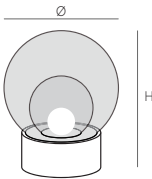

**MATERIAL**

BASE  
porcelain, mat glazed

BOWL  
glass bowl, hand blown

CABLE  
textile, 4000 mm with foot switch  
+ Euro-plug

BULB FITTING  
E27 230-240 Volt (bulb included)

**DIMENSIONS mm**

355 H x 290 Ø

**MATERIAL**

BASE  
porcelain, mat glazed

BOWL  
glass bowl, hand blown

CABLE  
textile, 4000 mm with foot switch  
+ Euro-plug

BULB FITTING  
E27 230-240 Volt (bulb included)

**DIMENSIONS mm**

740 H x 580 Ø

## DIMENSIONS mm

825 H x 520 Ø

Each glass is unique. Small bubbles and streaks, as well as minor variations in color and size, are characteristic of handmade glass and are not flaws of design or manufacture.