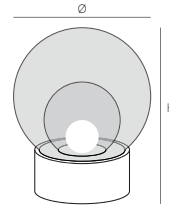

**MATERIAL**

BASE  
porcelain, mat glazed

BOWL  
glass bowl, hand blown

CABLE  
textile, 4000 mm with foot switch  
+ Euro-plug

BULB FITTING  
E27 230-240 Volt (bulb included)

**DIMENSIONS mm**

355 H x 290 Ø

**MATERIAL**

BASE  
porcelain, mat glazed

BOWL  
glass bowl, hand blown

CABLE  
textile, 4000 mm with foot switch  
+ Euro-plug

BULB FITTING  
E27 230-240 Volt (bulb included)

**DIMENSIONS mm**

740 H x 580 Ø

## DIMENSIONS mm

825 H x 520 Ø

Each glass is unique. Small bubbles and streaks, as well as minor variations in color and size, are characteristic of handmade glass and are not flaws of design or manufacture.