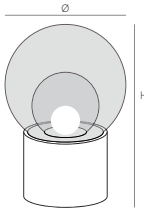

**MATERIAL**

BASE  
porcelain, mat glazed

BOWL  
glass bowl, hand blown

CABLE  
textile, 4000 mm with foot switch  
+ Euro-plug

BULB FITTING  
E27 230-240 Volt (bulb included)

**DIMENSIONS mm**

355 H x 290 Ø

**MATERIAL**

BASE  
porcelain, mat glazed

BOWL  
glass bowl, hand blown

CABLE  
textile, 4000 mm with foot switch  
+ Euro-plug

BULB FITTING  
E27 230-240 Volt (bulb included)

**DIMENSIONS mm**

740 H x 580 Ø

## MATERIAL

BASE  
porcelain, mat glazed

BOWL  
glass bowl, hand blown

CABLE  
textile, 4000 mm with foot switch  
+ Euro-plug

BULB FITTING  
E27 230-240 Volt (bulb included)

## DIMENSIONS mm

825 H x 520 Ø

Each glass is unique. Small bubbles and streaks, as well as minor variations in color and size, are characteristic of handmade glass and are not flaws of design or manufacture.