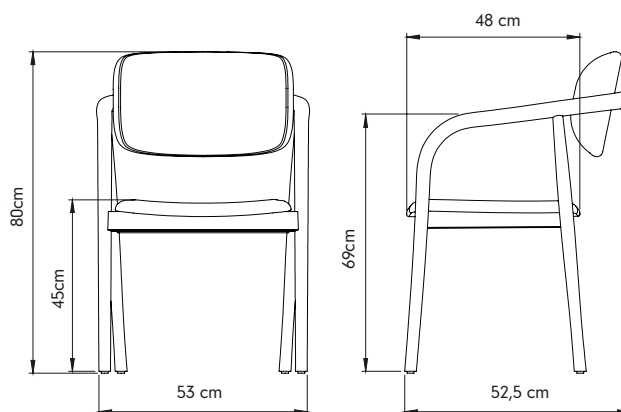

Design by	POLSPOTTEN studio 2022
About the designer	This item is designed in our very own POLSPOTTEN studio
Category	Furniture - Chairs
Environment	Indoor
Preassembled	Yes
Material & Finish	Frame: The frame is made of black powdercoated metal. Cushioning: The cushioning inside is made of fire retardant high resiliency (CMHR) foam
Gliders	Plastic gliders are mounted
Upholstery	The Chair Simply is standard available in the following upholstery: Smooth Bermuda: 84% polyester / 16% acrylic >100.000 martindale / color fastness level 5 Berry: 100% olefin / 45.000 martindale / colorfastness level 6
Cleaning & Care	Care and maintenance instructions can be downloaded on the product page of this item at: webshop.polspotten.com or contact your account manager for more specific cleaning & care information.
Packaging	Two chairs packed in one brown carton box 5-ply Size: 57,5x55x86,5 cm Weight: 10,75 kg
Made-to-order	Please contact your account manager for a specific custom made request.

Textile use for customized upholstery

1 meter with a fabric width of 1,4 meters

Downloads

3D files, mood images and packshots are available at the product page of the item at polspotten.nl

Test & Certifications