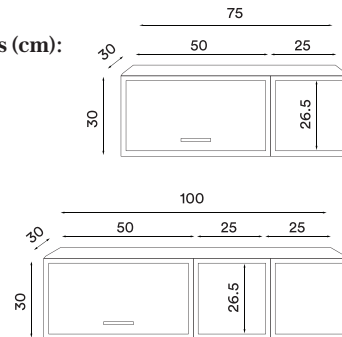

Design: Rudi Wulff, 2019

Material cabinet boxes and top board: Oak veneer

Colour cabinet boxes and top board: Light oiled oak, smoked oak or black painted oak

Net weight open box: 4.7 kg

Net weight tambour cabinet: 8.0 kg

Net weight top board 75 cm: 1.5 kg

Net weight top board 100 cm: 2.0 kg

Order quantity: 1

Dimensions (cm):

Components:	Open box	Tambour cabinet	Top board 75 cm	Top board 100 cm
	Smoked oak - Item no. 2291	Smoked oak - Item no. 2301	Light oiled oak - Item no. 2311	Light oiled oak - Item no. 2321
	Light oiled oak - Item no. 2292	Light oiled oak - Item no. 2302	Smoked oak - Item no. 2312	Smoked oak - Item no. 2322
	Black painted oak - Item no. 2293	Black painted oak - Item no. 2303	Black painted oak - Item no. 2313	Black painted oak - Item no. 2323