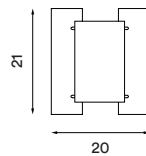

Butterfly

Butterfly – *Item no. 320*

Butterfly brass – *Item no. 322*

Design: Sven I. Dysthe
Year: 1964
Type: Wall lamp

Shade material: Steel or brass
Body material: Steel
Shade and body colour: Off-white or brushed brass
Wire: White silk (off-white version)
black silk (brass version), 190 cm
Switch: Detachable pull string switch
Bulb: E27, Max. 60 W
Voltage: 220V - 240V - 50Hz
Net weight: 1.05 kg
Spare part available: Wall bracket

Dimensions and light direction

Recommended bulb