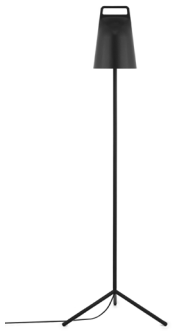

## STAGE

LIGHTING / FURNITURE / ACCESSORIES

---

DESIGNER / YEAR OF DESIGN

Daniel Debiasi & Federico Sandri, 2016

MATERIAL

Powder Coated Metal

COLOURS

CONSTRUCTION

Stage is constructed of a powder coated metal body with a plastic lamp shade. Delivered with a 2 m textile cord.

DIMENSIONS

H: 122 x L: 41 x D: 36 cm

MAINTENANCE

Clean with damp cloth.