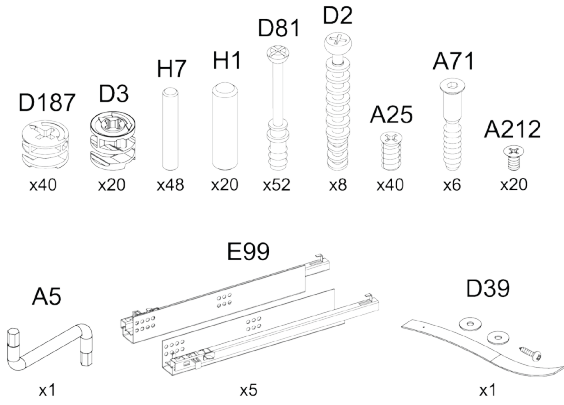

normann

C O P E N H A G E N

KABINO

DRESSER W. 5 DRAWERS

ASSEMBLY INSTRUCTIONS

OVERVIEW

KABINO DRESSER W. 5 DRAWERS - ASSEMBLY MANUAL

1