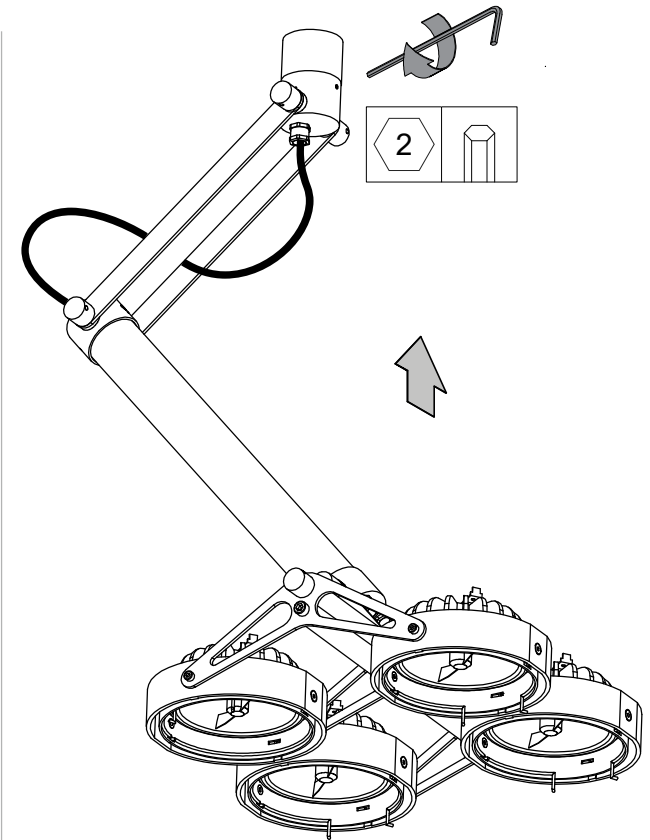

# NOMAD 4xLED GI TRE / 1-10 V

123510XX\_123511XX

 Turn off fixture immediately when one lamp is broken. This will result in overloading the remaining lamps

The light source contained in this luminaire shall only be replaced by the manufacturer or his service agent

**ONLY TO BE USED WITH LAMPS:**

- 70000156 LU ARRAY 20°
- 70000157 LU ARRAY 45°