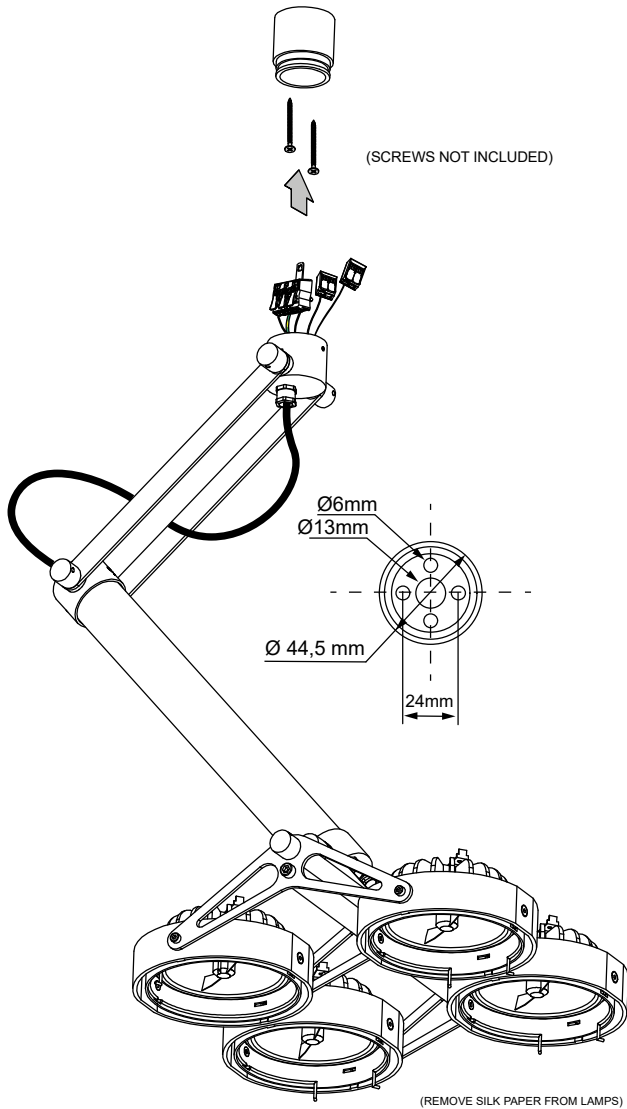

# NOMAD 4xLED GI TRE / 1-10 V

123510XX\_123511XX

 Turn off fixture immediately when one lamp is broken. This will result in overloading the remaining lamps

The light source contained in this luminaire shall only be replaced by the manufacturer or his service agent

**ONLY TO BE USED WITH LAMPS:**

- 70000156 LU ARRAY 20°
- 70000157 LU ARRAY 45°