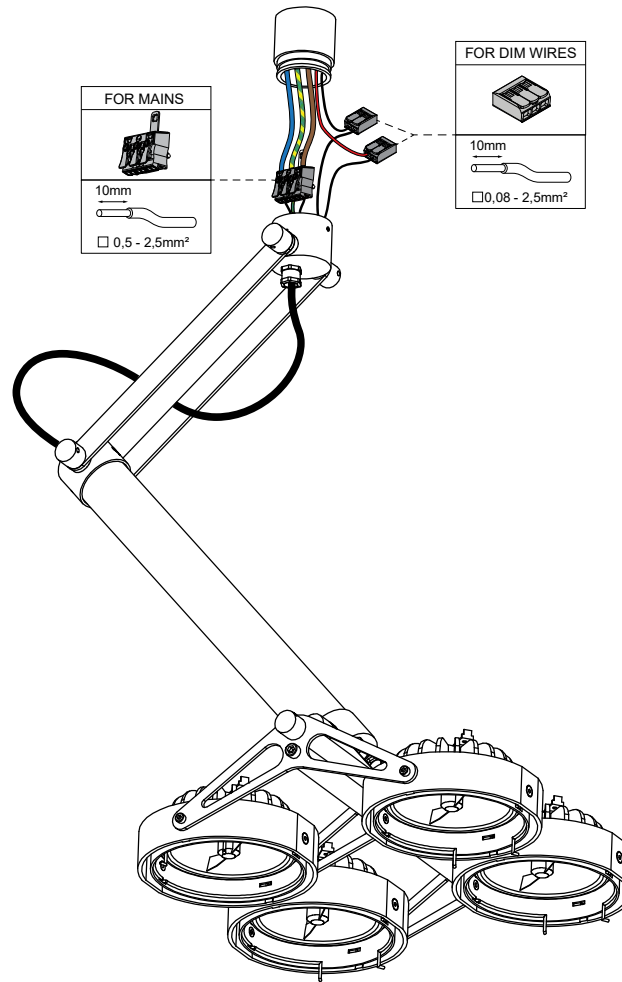

# NOMAD 4xLED GI TRE / 1-10 V

123510XX\_123511XX

 Turn off fixture immediately when one lamp is broken. This will result in overloading the remaining lamps

The light source contained in this luminaire shall only be replaced by the manufacturer or his service agent

**ONLY TO BE USED WITH LAMPS:**

- 70000156 LU ARRAY 20°
- 70000157 LU ARRAY 45°