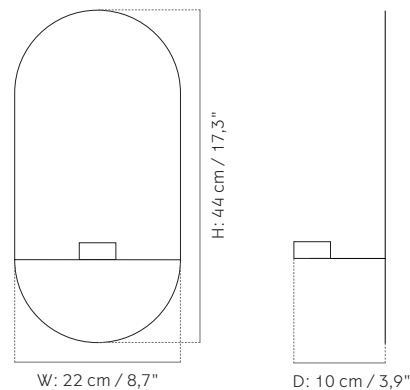

The brass versions made by brass wire and silver welding. The black is made by powder coated steel wire.

Dimension (cm / in)

H: 44 cm / 17,3"

W: 22 cm / 8,7"

D: 10 cm / 3,9"

Weight item (kg)

Tealight, Black: 0,285 kg

Packaging Type

Giftbox

Packaging Measurement (H * W * D)

Tealight: 44,5 cm * 13 cm * 21,5 cm

Candle Holder: 44,5 cm * 11,5 cm * 21 cm

Care Instructions

Use a soft dry cloth to clean. Do not use any cleaners with chemicals or harsh abrasives. Avoid using water. To maintain a shiny appearance, use a mild metal polish and a soft cloth.