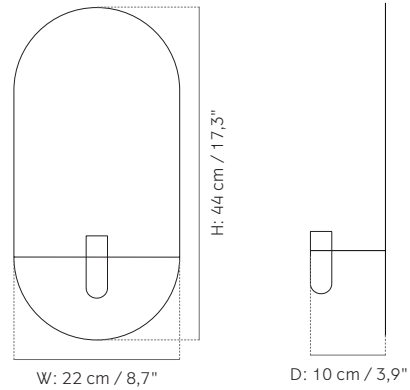

The brass versions made by brass wire and silver welding. The black is made by powder coated steel wire.

Dimension (cm / in)

H: 44 cm / 17,3"

W: 22 cm / 8,7"

D: 10 cm / 3,9"

Weight item (kg)

Tealight, Black: 0,285 kg

Packaging Type

Giftbox

Packaging Measurement (H * W * D)

Tealight: 44,5 cm * 13 cm * 21,5 cm

Candle Holder: 44,5 cm * 11,5 cm * 21 cm

Care Instructions

Use a soft dry cloth to clean. Do not use any cleaners with chemicals or harsh abrasives. Avoid using water. To maintain a shiny appearance, use a mild metal polish and a soft cloth.