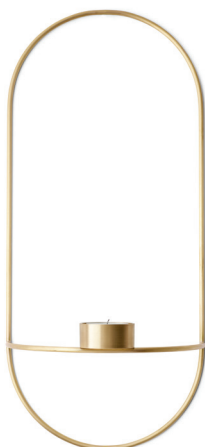

Brass
4817839