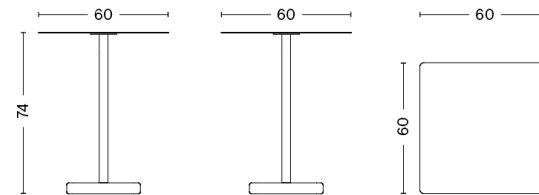

Test EN15372_L3

Dimensions $\varnothing 70$ x H74 cm
Requires assembly

TERRAZZO SQUARE

Test EN15372_L3

Dimensions L60 x W60 x H74 cm
Requires assembly

Tabletop Electro galvanized steel with outdoor powder coating
Frame Electro galvanized steel column with outdoor powder coating / Polished terrazzo base

HAY

TERRAZZO TABLE

TERRAZZO ROUND

Test EN15372_L3

Dimensions $\varnothing 60 \times H95$ cm
Requires assembly

TERRAZZO SQUARE

Test EN15372_L3

Dimensions $\varnothing 60 \times H105$ cm
Requires assembly