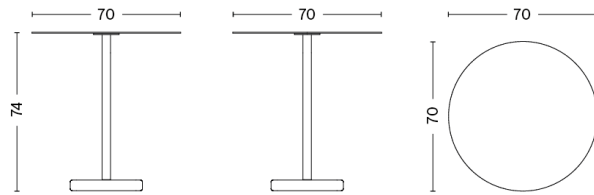

Test EN15372_L3

Dimensions $\varnothing 70$ x H74 cm
Requires assembly

TERRAZZO SQUARE

Test EN15372_L3

Dimensions L60 x W60 x H74 cm
Requires assembly

Tabletop Electro galvanized steel with outdoor powder coating
Frame Electro galvanized steel column with outdoor powder coating / Polished terrazzo base

HAY

TERRAZZO TABLE

TERRAZZO ROUND

Test EN15372_L3

Dimensions $\varnothing 60 \times H95$ cm
Requires assembly

TERRAZZO SQUARE

Test EN15372_L3

Dimensions $\varnothing 60 \times H105$ cm
Requires assembly