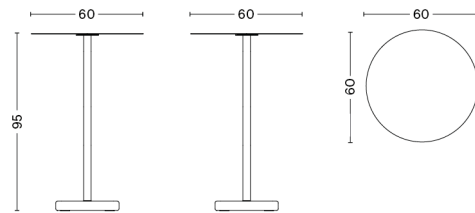

Test EN15372_L3

Dimensions $\varnothing 70$ x H74 cm
Requires assembly

TERRAZZO SQUARE

Test EN15372_L3

Dimensions L60 x W60 x H74 cm
Requires assembly

Tabletop Electro galvanized steel with outdoor powder coating
Frame Electro galvanized steel column with outdoor powder coating / Polished terrazzo base

HAY

TERRAZZO TABLE

TERRAZZO ROUND

Test EN15372_L3

Dimensions $\varnothing 60 \times H95$ cm
Requires assembly

TERRAZZO SQUARE

Test EN15372_L3

Dimensions $\varnothing 60 \times H105$ cm
Requires assembly