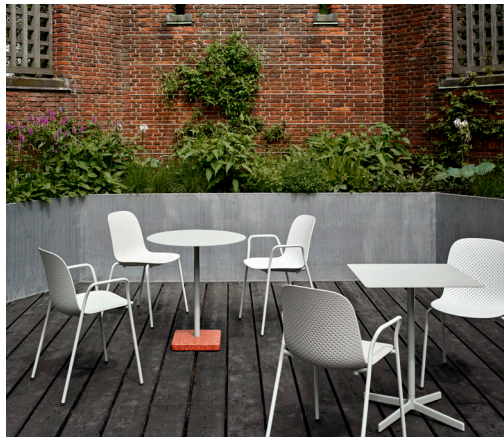

TERRAZZO TABLE

By Daniel Enoksson

HAY

Terrazzo Table is a distinct and versatile table that is suitable for both public and private environments. Terrazzo Table fits a wide variety of indoor and outdoor contexts, including offices, cafés, restaurants, gardens, terraces and balconies. The characteristic terrazzo base adds character and makes the table suitable for use in tough environments.

Tabletop Electro galvanized steel with outdoor powder coating
Frame Electro galvanized steel column with outdoor powder coating / Polished terrazzo base

HAY

MATERIAL & COLOR OVERVIEW

TABLETOP / FRAME

Anthracite

Sky grey

Grey

Red

Yellow

BASE

Tabletop Electro galvanized steel with outdoor powder coating
Frame Electro galvanized steel column with outdoor powder coating / Polished terrazzo base

HAY

TERRAZZO TABLE

COLOUR COMBINATIONS H74 CM

	BASE		
TABLETOP	Grey	Red	Yellow
Anthracite	•		•
Sky grey		•	

COLOUR COMBINATIONS H95 & 105 CM

	BASE
TABLETOP	Grey
Anthracite	•

HAY

TERRAZZO TABLE

Download pictures [here](#)

Username: hay