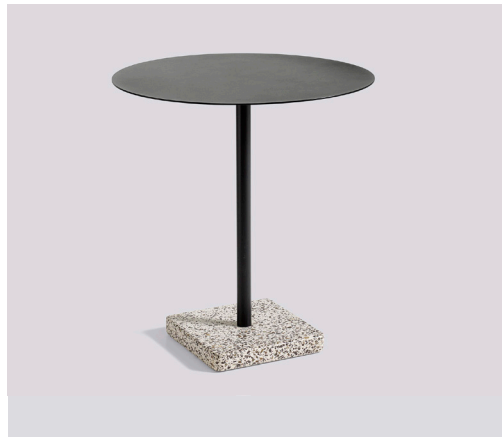

TERRAZZO TABLE

By Daniel Enoksson

HAY

Terrazzo Table is a distinct and versatile table that is suitable for both public and private environments. Terrazzo Table fits a wide variety of indoor and outdoor contexts, including offices, cafés, restaurants, gardens, terraces and balconies. The characteristic terrazzo base adds character and makes the table suitable for use in tough environments.

Tabletop Electro galvanized steel with outdoor powder coating
Frame Electro galvanized steel column with outdoor powder coating / Polished terrazzo base

HAY

MATERIAL & COLOR OVERVIEW

TABLETOP / FRAME

Anthracite

Sky grey

Grey

Red

Yellow

BASE

Tabletop Electro galvanized steel with outdoor powder coating
Frame Electro galvanized steel column with outdoor powder coating / Polished terrazzo base

HAY

TERRAZZO TABLE

COLOUR COMBINATIONS H74 CM

	BASE		
TABLETOP	Grey	Red	Yellow
Anthracite	•		•
Sky grey		•	

COLOUR COMBINATIONS H95 & 105 CM

	BASE
TABLETOP	Grey
Anthracite	•

HAY

TERRAZZO TABLE

Download pictures [here](#)

Username: hay