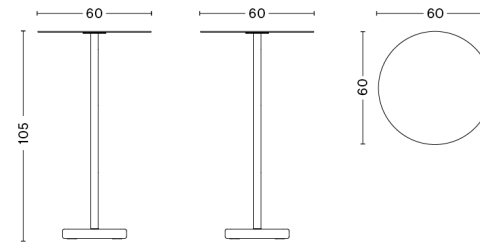

Test EN15372_L3

Dimensions $\varnothing 70$ x H74 cm
Requires assembly

TERRAZZO SQUARE

Test EN15372_L3

Dimensions L60 x W60 x H74 cm
Requires assembly

Tabletop Electro galvanized steel with outdoor powder coating
Frame Electro galvanized steel column with outdoor powder coating / Polished terrazzo base

HAY

TERRAZZO TABLE

TERRAZZO ROUND

Test EN15372_L3

Dimensions $\varnothing 60 \times H95$ cm
Requires assembly

TERRAZZO SQUARE

Test EN15372_L3

Dimensions $\varnothing 60 \times H105$ cm
Requires assembly