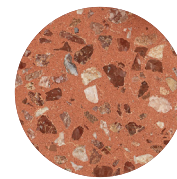

Tabletop Electro galvanized steel with outdoor powder coating
Frame Electro galvanized steel column with outdoor powder coating / Polished terrazzo base

HAY

MATERIAL & COLOR OVERVIEW

TABLETOP / FRAME

Anthracite

Sky grey

Grey

Red

Yellow

BASE

Tabletop Electro galvanized steel with outdoor powder coating
Frame Electro galvanized steel column with outdoor powder coating / Polished terrazzo base

HAY

TERRAZZO TABLE

COLOUR COMBINATIONS H74 CM

	BASE		
TABLETOP	Grey	Red	Yellow
Anthracite	•		•
Sky grey		•	

COLOUR COMBINATIONS H95 & 105 CM

	BASE
TABLETOP	Grey
Anthracite	•

HAY

TERRAZZO TABLE

Download pictures [here](#)

Username: hay