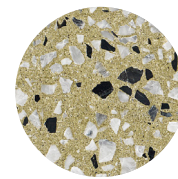

Tabletop Electro galvanized steel with outdoor powder coating
Frame Electro galvanized steel column with outdoor powder coating / Polished terrazzo base

HAY

MATERIAL & COLOR OVERVIEW

TABLETOP / FRAME

Anthracite

Sky grey

Grey

Red

Yellow

BASE

Tabletop Electro galvanized steel with outdoor powder coating
Frame Electro galvanized steel column with outdoor powder coating / Polished terrazzo base

HAY

TERRAZZO TABLE

COLOUR COMBINATIONS H74 CM

	BASE		
TABLETOP	Grey	Red	Yellow
Anthracite	•		•
Sky grey		•	

COLOUR COMBINATIONS H95 & 105 CM

	BASE
TABLETOP	Grey
Anthracite	•

HAY

TERRAZZO TABLE

Download pictures [here](#)

Username: hay