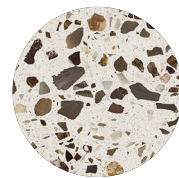

Tabletop Electro galvanized steel with outdoor powder coating
Frame Electro galvanized steel column with outdoor powder coating / Polished terrazzo base

HAY

MATERIAL & COLOR OVERVIEW

TABLETOP / FRAME

Anthracite

Sky grey

Grey

Red

Yellow

BASE

Tabletop Electro galvanized steel with outdoor powder coating
Frame Electro galvanized steel column with outdoor powder coating / Polished terrazzo base

HAY

TERRAZZO TABLE

COLOUR COMBINATIONS H74 CM

	BASE		
TABLETOP	Grey	Red	Yellow
Anthracite	•		•
Sky grey		•	

COLOUR COMBINATIONS H95 & 105 CM

	BASE
TABLETOP	Grey
Anthracite	•

HAY

TERRAZZO TABLE

Download pictures [here](#)

Username: hay