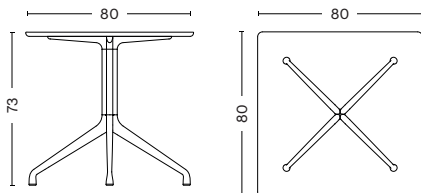

Tabletop in 25 mm plywood with rounded edges.

Requires assembly.

TABLETOP COLOUR

BASE FINISH

DIMENSIONS

/ LENGHT: 80 cm / 31.50"

/ WIDTH: 80 cm / 31.50"

/ HEIGHT: 73 cm / 28.74"

/ LENGHT: 80 cm / 31.50"

/ WIDTH: 80 cm / 31.50"

/ HEIGHT: 105 CM / 41.34"

TESTS

/ EN 15372:2008 L3 for strength, durability and safety according to the requirements for non-domestic tables.

TEST LEVEL 3 SEVERE USE: Night-club, police stations, transport terminals, hospital public areas, casino, homes for the elderly, sports changing rooms, prisons.