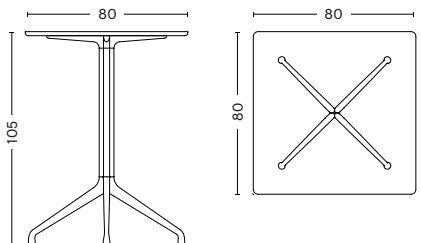

Tabletop in 25 mm plywood with rounded edges.

Requires assembly.

TABLETOP COLOUR

BASE FINISH

DIMENSIONS

/ LENGHT: 80 cm / 31.50"

/ WIDTH: 80 cm / 31.50"

/ HEIGHT: 73 cm / 28.74"

/ LENGHT: 80 cm / 31.50"

/ WIDTH: 80 cm / 31.50"

/ HEIGHT: 105 CM / 41.34"

TESTS

/ EN 15372:2008 L3 for strength, durability and safety according to the requirements for non-domestic tables.

TEST LEVEL 3 SEVERE USE: Night-club, police stations, transport terminals, hospital public areas, casino, homes for the elderly, sports changing rooms, prisons.