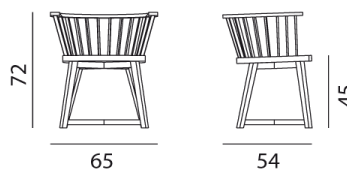

GERVASONI™

Gray 24

collezione: **Gray / Armchairs**
designer: **Paola Navone**

Chair, frame in walnut or oak. Available wood finishes: natural lacquered American walnut / oak; white, grey, air force blue, black lacquered oak. Optional seat / back cushions with polyurethane foams.