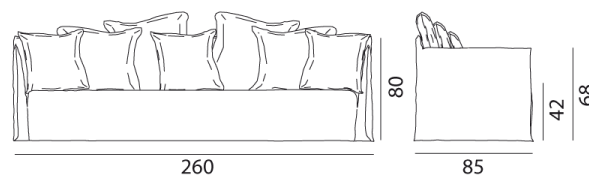

GERVASONI™

Ghost 14

collezione: **Ghost / Sofas**

designer: **Paola Navone**

Sofa, multilayer and solid wood frame, with elastic belts, upholstered with polyurethane foams, removable covers. Four back cushions in dacron and down 60 x 60 cm and three 50 x 50 cm.