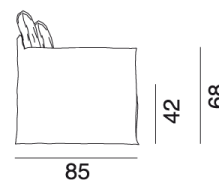

## Ghost 09

collezione: **Ghost / Sofas**

designer: **Paola Navone**

Love-seat, multilayer and solid wood frame, with elastic belts, upholstered with polyurethane foams, removable covers. Two back cushions in dacron and down 60 x 60 cm.