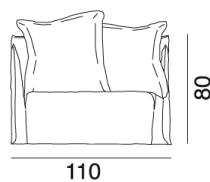

## Ghost 09

collezione: **Ghost / Sofas**

designer: **Paola Navone**

Love-seat, multilayer and solid wood frame, with elastic belts, upholstered with polyurethane foams, removable covers. Two back cushions in dacron and down 60 x 60 cm.