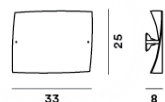

Folio piccola

SCHEMATIC & LIGHT EMISSION

MATERIAL

Blown acid-etched glass and coated metal

COLORS

LIGHT SOURCE

LED Halo 1x 120W R7s