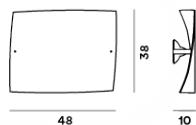

Folio, parete

technical details

FOSCARINI

Designed by the founders of Foscarini in the first years of the company's life, Folio pays homage to the simplicity of the small gestures that make a lighting design decorative. This wall lamp evokes a sheet of paper being stretched. Two corners bend slightly towards the wall or the ceiling with a movement just hinted at but enough to give volume to the twodimensional shape of a sheet of paper. Two small screws hook the blown glass diffuser to the metal support and these two points become a delicate decorative element. Folio's light source is housed inside the metal support and diffuses a warm, intense light through its satin-finished screen. pag.

Folio grande

SCHEMATIC & LIGHT EMISSION

MATERIAL

Blown acid-etched glass and coated metal

COLORS

LIGHT SOURCE

LED Halo 1x 120W R7s