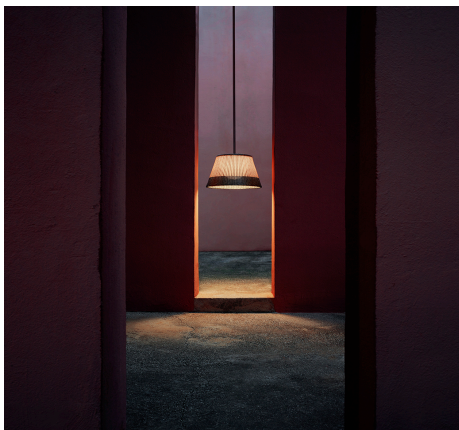

Romeo Outdoor C3 Pvc (71 Cm) Panama

Suspension luminaire for outdoor use providing direct and diffused light.

Mounting	ceiling surface		
Environment	outdoor		
Weight (Kg)	7.3		
Light sources available	LED 205W 3000K		
Materials	Aluminum, Polycarbonate, PVC, Stainless steel		
Colors	<ul style="list-style-type: none">  F6468022 - Panama  F6468041 - Green Wall 		
Emergency	Without		
Transf. availability	included		
Transf. mounting	integrated		
Insulation Class	I		
Number of heads	1		
Aiming	fixed		
Light distrib. symmetry	Symmetric		
Certificates	<table border="1" style="display: inline-table;"><tr><td>IP</td></tr><tr><td>55</td></tr></table>	IP	55
IP			
55			