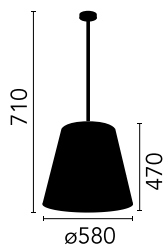

Romeo Outdoor C3 Pvc (71 Cm) Panama

Suspension luminaire for outdoor use providing direct and diffused light.

Mounting	ceiling surface		
Environment	outdoor		
Weight (Kg)	7.3		
Light sources available	LED 205W 3000K		
Materials	Aluminum, Polycarbonate, PVC, Stainless steel		
Colors	<ul style="list-style-type: none">  F6468022 - Panama  F6468041 - Green Wall 		
Emergency	Without		
Transf. availability	included		
Transf. mounting	integrated		
Insulation Class	I		
Number of heads	1		
Aiming	fixed		
Light distrib. symmetry	Symmetric		
Certificates	<table border="1" style="display: inline-table;"><tr><td>IP</td></tr><tr><td>55</td></tr></table>	IP	55
IP			
55			