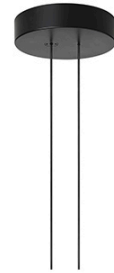

## Arrangements Round Small

by Michael Anastassiades , 2018

Diffuse light suspended lighting device. Body in extruded, curved NC-machined and black powder-coated aluminium, diffuser in platinum optical silicone.

Each component can be connected to the power pack by means of an electrical and mechanical connection system designed for customisable product set-up.

Roses available with two powers: lamp with power under 70W and lamp with power under 190W. Class III roses also available for installations with remote power supply: "surface" version for installations on cement, "recessed" version for plasterboard ceilings.

Cord Length	2500 mm
Materials	Aluminum

Colors	● F0406030 - Black
--------	--------------------

Certificate	  
-------------	--

## Arrangements Round Small

by Michael Anastassiades , 2018

---

F0415030  
Big Rose-MAX190W

---

F0416030  
Small Rose-MAX70

---

F0418030  
Recessed Rose-MAX190W