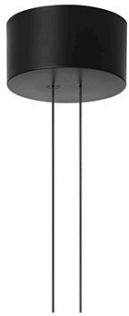

## Arrangements Round Small

by Michael Anastassiades , 2018

Diffuse light suspended lighting device. Body in extruded, curved NC-machined and black powder-coated aluminium, diffuser in platinum optical silicone.

Each component can be connected to the power pack by means of an electrical and mechanical connection system designed for customisable product set-up.

Roses available with two powers: lamp with power under 70W and lamp with power under 190W. Class III roses also available for installations with remote power supply: "surface" version for installations on cement, "recessed" version for plasterboard ceilings.

Cord Length	2500 mm
Materials	Aluminum

Colors	● F0406030 - Black
--------	--------------------

Certificate	  
-------------	--

## Arrangements Round Small

by Michael Anastassiades , 2018

---

F0415030  
Big Rose-MAX190W

---

F0416030  
Small Rose-MAX70

---

F0418030  
Recessed Rose-MAX190W