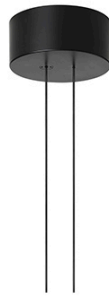

## Arrangements Round Small

by Michael Anastassiades , 2018

Diffuse light suspended lighting device. Body in extruded, curved NC-machined and black powder-coated aluminium, diffuser in platinum optical silicone.

Each component can be connected to the power pack by means of an electrical and mechanical connection system designed for customisable product set-up.

Roses available with two powers: lamp with power under 70W and lamp with power under 190W. Class III roses also available for installations with remote power supply: "surface" version for installations on cement, "recessed" version for plasterboard ceilings.

Cord Length	2500 mm
Materials	Aluminum

Colors	● F0406030 - Black
--------	--------------------

Certificate	  
-------------	--

## Arrangements Round Small

by Michael Anastassiades , 2018

---

F0415030  
Big Rose-MAX190W

---

F0416030  
Small Rose-MAX70

---

F0418030  
Recessed Rose-MAX190W