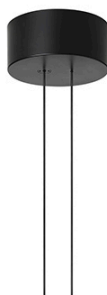

Arrangements Square Large

by Michael Anastassiades , 2018

Diffuse light suspended lighting device. Body in extruded, curved NC-machined and black powder-coated aluminium, diffuser in platinum optical silicone.

Each component can be connected to the power pack by means of an electrical and mechanical connection system designed for customisable product set-up.

Roses available with two powers: lamp with power under 70W and lamp with power under 190W. Class III roses also available for installations with remote power supply: "surface" version for installations on cement, "recessed" version for plasterboard ceilings.

Cable length 2.5m

Mounting	Pendant
Environment	Indoor
Finish	Black
Weight	0.7 Kg
Light sources available	1 x FLEX STRIP LED 34W 1657lm 2700K CRI90 [i]
Emergency	Without
Voltage	48V
Power	34W
Battery	No
Supply included	No
Cord Length	2500 mm
Materials	Aluminum
Colors	● F0409030 - Black
Certificate	  

Arrangements Square Large

by Michael Anastassiades , 2018

F0415030
Big Rose-MAX190W

F0416030
Small Rose-MAX70

F0418030
Recessed Rose-MAX190W