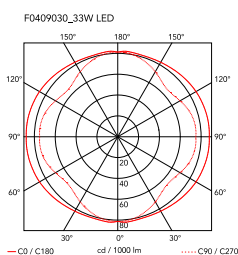

Mounting	Pendant
Environment	Indoor
Finish	Black
Weight	0.7 Kg
Light sources available	1 x FLEX STRIP LED 34W 1657lm 2700K CRI90 [i]
Emergency	Without
Voltage	48V
Power	34W
Battery	No
Supply included	No
Cord Length	2500 mm
Materials	Aluminum
Colors	● F0409030 - Black
Certificate