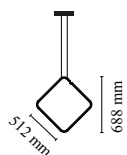

Each component can be connected to the power pack by means of an electrical and mechanical connection system designed for customisable product set-up.

Roses available with two powers: lamp with power under 70W and lamp with power under 190W. Class III roses also available for installations with remote power supply: "surface" version for installations on cement, "recessed" version for plasterboard ceilings.

Cable length 2.5m

Mounting	Pendant
Environment	Indoor
Finish	Black
Weight	0.7 Kg
Light sources available	1 x FLEX STRIP LED 34W 1657lm 2700K CRI90 [i]
Emergency	Without
Voltage	48V
Power	34W
Battery	No
Supply included	No
Cord Length	2500 mm
Materials	Aluminum
Colors	● F0409030 - Black
Certificate	  