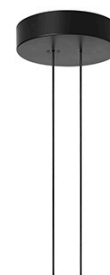

Arrangements Square Large

by Michael Anastassiades , 2018

Diffuse light suspended lighting device. Body in extruded, curved NC-machined and black powder-coated aluminium, diffuser in platinum optical silicone.

Each component can be connected to the power pack by means of an electrical and mechanical connection system designed for customisable product set-up.

Roses available with two powers: lamp with power under 70W and lamp with power under 190W. Class III roses also available for installations with remote power supply: "surface" version for installations on cement, "recessed" version for plasterboard ceilings.

Cable length 2.5m

Mounting	Pendant
Environment	Indoor
Finish	Black
Weight	0.7 Kg
Light sources available	1 x FLEX STRIP LED 34W 1657lm 2700K CRI90 [i]
Emergency	Without
Voltage	48V
Power	34W
Battery	No
Supply included	No
Cord Length	2500 mm
Materials	Aluminum
Colors	● F0409030 - Black
Certificate	  

Arrangements Square Large

by Michael Anastassiades , 2018

F0415030
Big Rose-MAX190W

F0416030
Small Rose-MAX70

F0418030
Recessed Rose-MAX190W