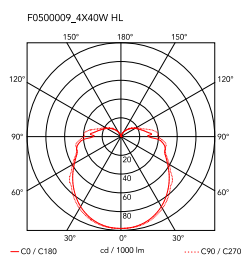

Ariette 2

by Tobia Scarpa , 1973

Wall or ceiling-mounted lamp providing diffused light. Synthetic fabric diffuser. 30% fiberglass reinforced polyamide ceiling/wall fitting.

Mounting	Ceiling and wall
Environment	Indoor
Weight	1 Kg
Light sources available	4 x LED 8W E27 740lm 2700K [e] cod. RF25323 DIMMER 4 x LED E27 8W 3000K 740lm - RF25317-DIMM.
Emergency	Without
Voltage	220-250V
Power	4x MAX 40W
Battery	No
Supply included	Yes
Materials	Fabric
Colors	 F0500009 - Light Fabric
Certificate	