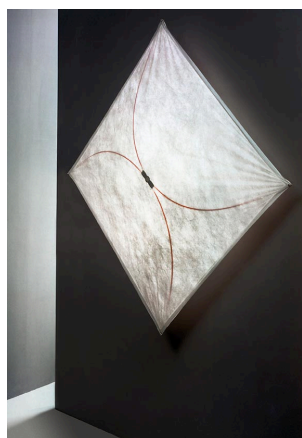

Ariette 2

by Tobia Scarpa , 1973

Wall or ceiling-mounted lamp providing diffused light. Synthetic fabric diffuser. 30% fiberglass reinforced polyamide ceiling/wall fitting.

Mounting	Ceiling and wall
Environment	Indoor
Weight	1 Kg
Light sources available	4 x LED 8W E27 740lm 2700K [e] cod. RF25323 DIMMER 4 x LED E27 8W 3000K 740lm - RF25317-DIMM.
Emergency	Without
Voltage	220-250V
Power	4x MAX 40W
Battery	No
Supply included	Yes
Materials	Fabric
Colors	 F0500009 - Light Fabric
Certificate	