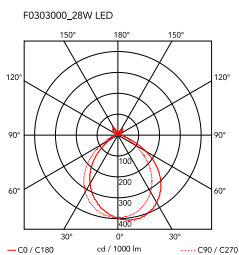

## Arco Led

by Achille & Pier Giacomo Castiglioni , 1962

Floor lamp providing direct light. White Carrara marble base. Satin-finish stainless steel telescopic stem. Pressed, polished and zapon-varnished aluminum swiveling and height-adjustable reflector.

<b>Mounting</b>	Floor
<b>Environment</b>	Indoor
<b>Weight</b>	63.8 Kg
<b>Light sources available</b>	1 x MULTICHIP LED 28W 1126lm 2700K CRI93 [i] Dimmable
<b>Emergency</b>	Without
<b>Switching</b>	dimmer
<b>Dimmer</b>	Included
<b>Voltage</b>	100-240/48V
<b>Power</b>	28W
<b>Battery</b>	No
<b>Supply included</b>	Yes
<b>Cord Length</b>	2700 mm
<b>Materials</b>	Aluminum, Marble, Stainless steel
<b>Colors</b>	<span style="display: inline-block; width: 10px; height: 10px; background-color: #cccccc; border-radius: 50%;"></span> F0303000 - White marble
<b>Certificate</b>	