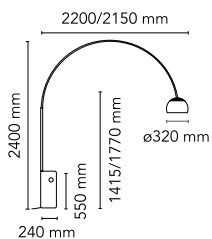

## Arco Led

by Achille & Pier Giacomo Castiglioni , 1962

Floor lamp providing direct light. White Carrara marble base. Satin-finish stainless steel telescopic stem. Pressed, polished and zapon-varnished aluminum swiveling and height-adjustable reflector.

<b>Mounting</b>	Floor
<b>Environment</b>	Indoor
<b>Weight</b>	63.8 Kg
<b>Light sources available</b>	1 x MULTICHIP LED 28W 1126lm 2700K CRI93 [i] Dimmable
<b>Emergency</b>	Without
<b>Switching</b>	dimmer
<b>Dimmer</b>	Included
<b>Voltage</b>	100-240/48V
<b>Power</b>	28W
<b>Battery</b>	No
<b>Supply included</b>	Yes
<b>Cord Length</b>	2700 mm
<b>Materials</b>	Aluminum, Marble, Stainless steel
<b>Colors</b>	<span style="display: inline-block; width: 10px; height: 10px; background-color: #cccccc; border-radius: 50%;"></span> F0303000 - White marble
<b>Certificate</b>	