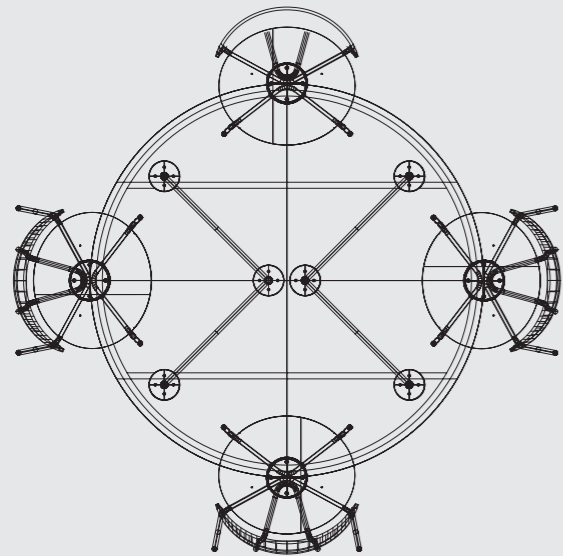

MINGLE TABLE TOPS - SEATING OVERVIEW

Based upon Herman Chair and 60 cm seating space per person

MINGLE TABLE TOP - ROUND - 130 CM
4 CHAIRS