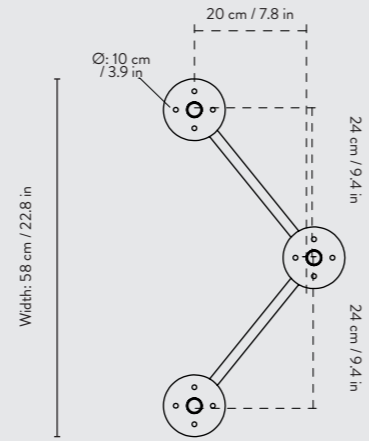

MINGLE TABLE LEGS - W48 - TOP VIEW