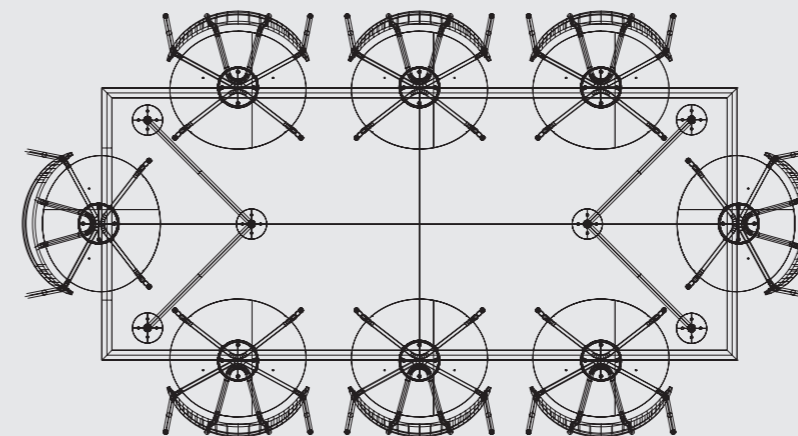

MINGLE TABLE TOP - RECTANGULAR - 210 CM
8 CHAIRS