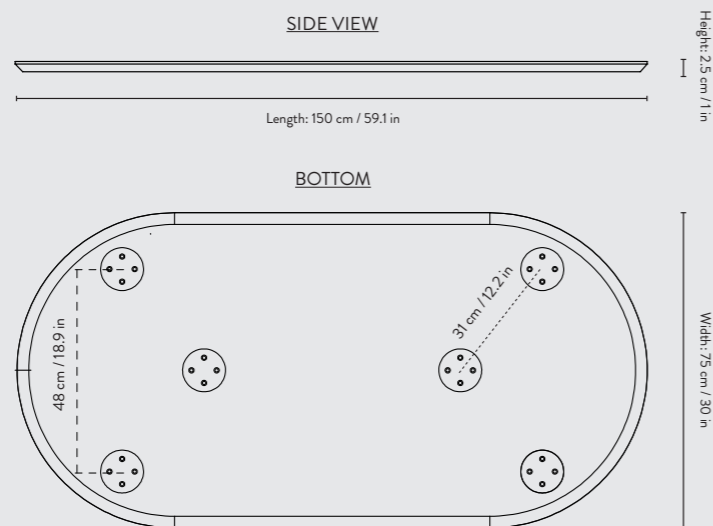

MINGLE COLLECTION

PRODUCT INFO

ferm
LIVING

MINGLE TABLE TOP - ROUND - 130 CM

PRODUCT INFO

Product type: Table top for indoor use. For contract sales and contract use please contact us for further information

Country of origin: Denmark

Dimensions: Height: 2.5 cm / 0.98 in
Diameter: 130 cm / 51.2 in

Weight: 21 kg

Construction: Oak Veneer: MDF core with oak veneer top
Linoleum: MDF core with Forbo linoleum top

Colours:

MINGLE TABLE TOP - OVAL - 220 CM

PRODUCT INFO

Product type: Table top for indoor use. For contract sales and contract use please contact us for further information

Country of origin: Denmark

Dimensions: Height: 2.5 cm / 0.98 in
Width: 90 cm / 35.4 in
Length: 220 cm / 86.6 in

Country of origin: Bulgaria

Dimensions: Height: 71 cm / 27.9 in
Width: 58 cm / 22.8 in
Depth: 29.2 cm / 11.4 in

Weight: 6.8 kg

Construction: Powder coated metal, chrome plated metal and brass plated metal. With adjustable feet. If you purchase the table legs alone, please make sure to use the right type of screws for the table top