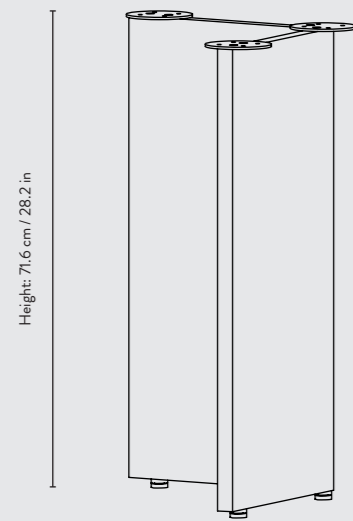

MINGLE WOODEN TABLE LEGS - W48
SIDE VIEW