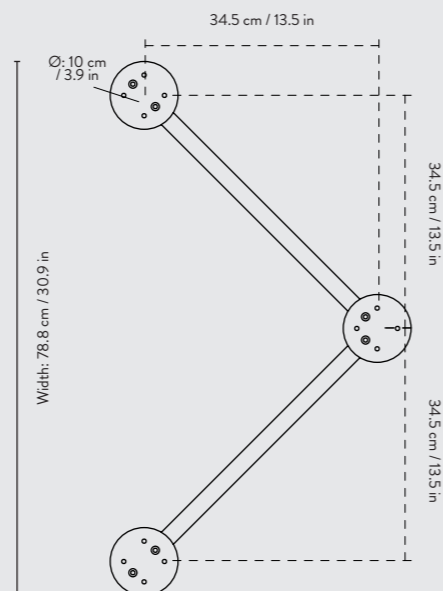

MINGLE WOODEN TABLE LEGS - W68
TOP VIEW

MINGLE WOODEN TABLE LEGS - W68 - SET OF 2

PRODUCT INFO

Product type: Table legs for indoor use. For contract sales and contract use please contact us for further information

Country of origin: Denmark

Dimensions: Height: 71.6 cm / 28.2 in
Width: 78.7 cm / 30.9 in
Depth: 44.4 cm / 17.5 in

Weight: 12 kg

Construction: MDF core with oak veneer
Legs come with adjustable feet

Colours: Natural Oak Veneer
Dark Stained Oak Veneer
Black Veneer

Assembly: Mingle Wooden Table Legs - W68 mates:
Mingle Table Top - Rectangular - 160 cm
Mingle Table Top - Rectangular - 210 cm
Mingle Table Top - Round - 130 cm
Mingle Table Top - Oval - 220 cm

Safety: When mounting the table legs, please follow the instruction manual. To prevent potential injuries and structural failures, the table legs should not be used for other than its intended purpose

Care instructions: Clean with a damp cloth tightly wrung out in clean water