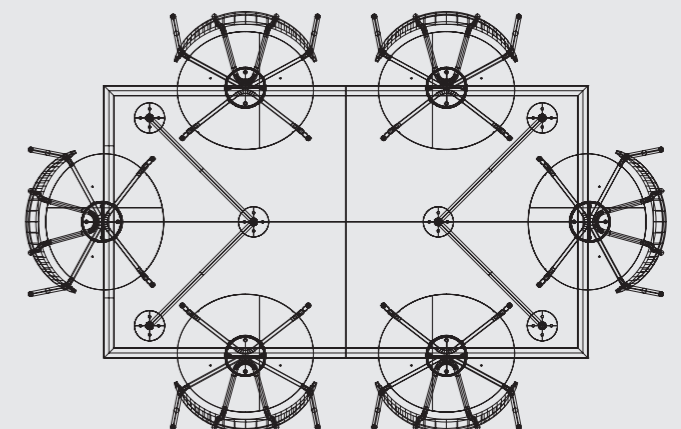

MINGLE TABLE TOP - ROUND - 130 CM
OPTIMIZED SEATING - 8 CHAIRS

MINGLE TABLE TOP - OVAL - 150 CM
6 CHAIRS

MINGLE TABLE TOP - OVAL - 150 CM
OPTIMIZED SEATING - 6 CHAIRS

MINGLE TABLE TOPS - SEATING OVERVIEW

Based upon Herman Chair and 60 cm seating space per person

MINGLE TABLE TOP - OVAL - 220 CM
8 CHAIRS

MINGLE TABLE TOP - RECTANGULAR - 210 CM
8 CHAIRS

MINGLE DESK - 135 CM
1 CHAIRS

MINGLE TABLE TOP - RECTANGULAR - 160 CM
6 CHAIRS

MINGLE TABLE TOP - ROUND - 130 CM

MINGLE TABLE TOP - OVAL - 220 CM

MINGLE TABLE TOP - OVAL - 150 CM

MINGLE TABLE TOP
OVAL - 150 CM

MINGLE TABLE TOP
OVAL - 220 CM

MINGLE TABLE TOP
ROUND - 130 CM

MINGLE DESK - 135 CM