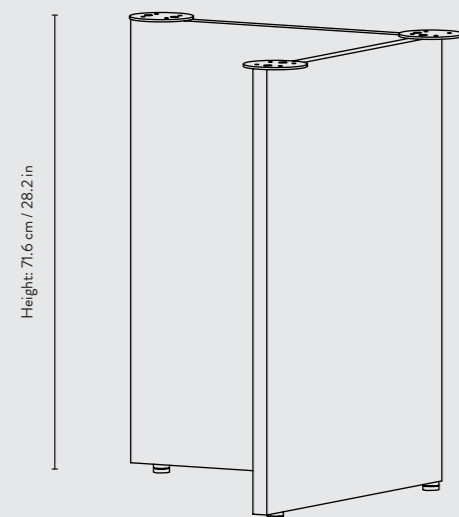

MINGLE WOODEN TABLE LEGS - W68
SIDE VIEW