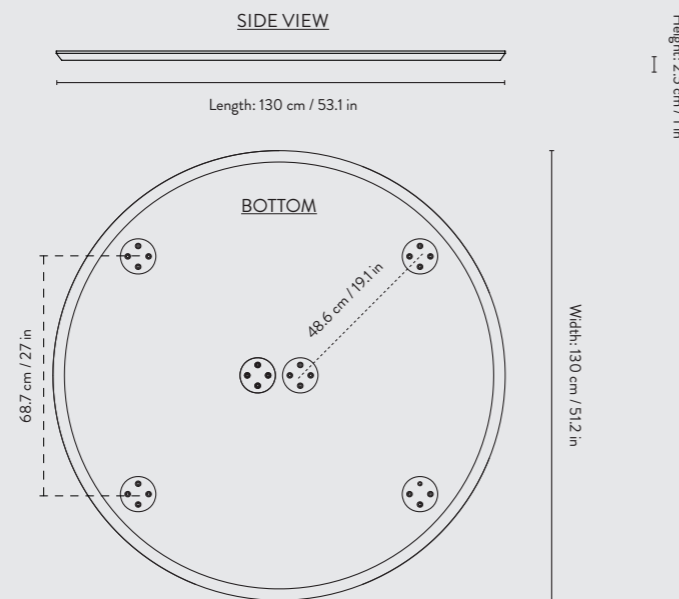

MINGLE TABLE TOP - ROUND - 130 CM

PRODUCT INFO

Product type: Table top for indoor use. For contract sales and contract use please contact us for further information

Country of origin: Denmark

Dimensions: Height: 2.5 cm / 0.98 in
Diameter: 130 cm / 51.2 in

Weight: 21 kg

Construction: Oak Veneer: MDF core with oak veneer top
Linoleum: MDF core with Forbo linoleum top

Colours:

Black Veneer (veneer)	Dusty blue (linoleum)
Dark Stained Oak Veneer (veneer)	Charcoal (linoleum)
Natural Oak Veneer (veneer)	Green (linoleum)
	Light Grey (linoleum)
	Tarkett (linoleum)
	Taupe (linoleum)

Assembly: Mingle Table Top - Round - 130 cm matches:
Mingle Table Legs - W68
Mingle Wooden Table Legs - W68

Safety: Do not stand on the table. To prevent potential injuries and structural failures, this table should not be used for other than its intended purpose

Care instructions: Clean with a damp cloth tightly wrung out in clean water. Then polish with a soft, dry cloth.

For ideal maintenance and to remove scratches, please use a special detergent developed for linoleum surface by Forbo

MINGLE TABLE TOP - OVAL - 220 CM

PRODUCT INFO

Product type: Table top for indoor use. For contract sales and contract use please contact us for further information

Country of origin: Denmark

Dimensions: Height: 2.5 cm / 0.98 in
Width: 90 cm / 35.4 in
Length: 220 cm / 86.6 in

Weight: 33 kg

Construction: Oak Veneer: MDF core with oak veneer top
Linoleum: MDF core with Forbo linoleum top

Colours:

Black Veneer (veneer)	Dusty blue (linoleum)
Dark Stained Oak Veneer (veneer)	Charcoal (linoleum)
Natural Oak Veneer (veneer)	Green (linoleum)
	Light Grey (linoleum)
	Tarkett (linoleum)
	Taupe (linoleum)

Assembly: Mingle Table Top - Oval - 220 cm matches:
Mingle Table Legs - W68
Mingle Wooden Table Legs - W68

Safety: Do not stand on the table. To prevent potential injuries and structural failures, this table should not be used for other than its intended purpose

Care instructions: Clean with a damp cloth tightly wrung out in clean water. Then polish with a soft, dry cloth.

For ideal maintenance and to remove scratches, please use a special detergent developed for linoleum surface by Forbo

MINGLE TABLE TOP - OVAL - 150 CM

PRODUCT INFO

Product type: Table top for indoor use. For contract sales and contract use please contact us for further information

Country of origin: Denmark

Dimensions: Height: 2.5 cm / 0.98 in
Width: 75 cm / 29.5 in
Length: 150 cm / 59.1 in

Weight: 18 kg

Construction: Oak Veneer: MDF core with oak veneer top
Linoleum: MDF core with Forbo linoleum top

Colours:

Black Veneer (veneer)	Dusty blue (linoleum)
Dark Stained Oak Veneer (veneer)	Charcoal (linoleum)
Natural Oak Veneer (veneer)	Green (linoleum)
	Light Grey (linoleum)
	Tarkett (linoleum)
	Taupe (linoleum)

Assembly: Mingle Table Top - Oval - 150 cm matches:
Mingle Table Legs - W48
Mingle Wooden Table Legs - W48