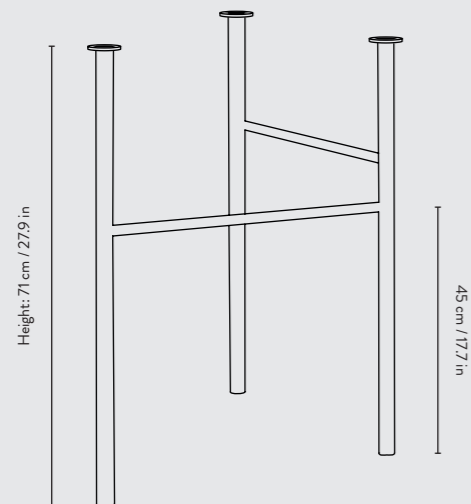

MINGLE TABLE LEGS - W68 - SIDE VIEW