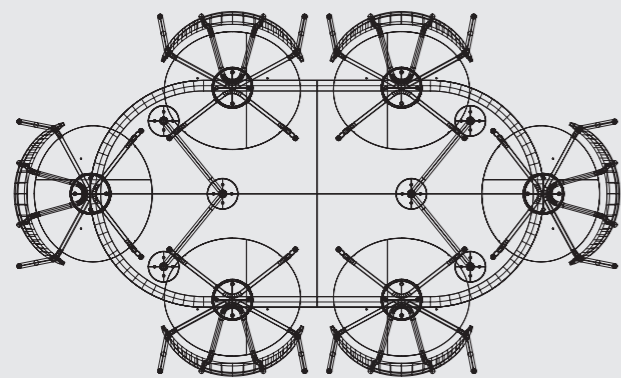

Care instructions: Clean with a damp cloth tightly wrung out in clean water

MINGLE TABLE TOPS - SEATING OVERVIEW

Based upon Herman Chair and 60 cm seating space per person

MINGLE TABLE TOP - ROUND - 130 CM
4 CHAIRS

MINGLE TABLE TOP - ROUND - 130 CM
OPTIMIZED SEATING - 8 CHAIRS

MINGLE TABLE TOP - OVAL - 150 CM
6 CHAIRS

MINGLE TABLE TOP - OVAL - 150 CM
OPTIMIZED SEATING - 6 CHAIRS

MINGLE TABLE TOPS - SEATING OVERVIEW