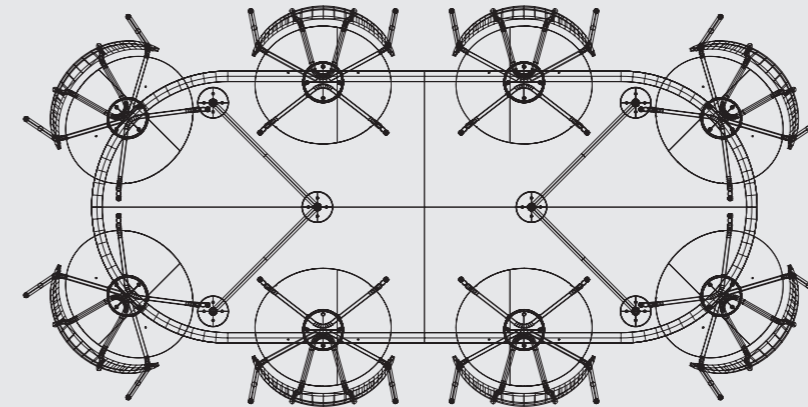

MINGLE TABLE TOP - OVAL - 220 CM
8 CHAIRS