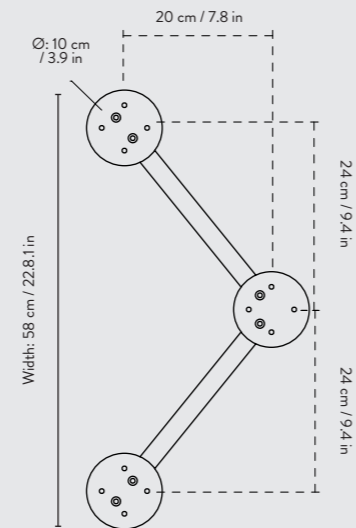

MINGLE WOODEN TABLE LEGS - W48
TOP VIEW

MINGLE WOODEN TABLE LEGS - W48 - SET OF 2

PRODUCT INFO

Product type: Table legs for indoor use. For contract sales and contract use please contact us for further information

Country of origin: Denmark

Dimensions: Height: 71.6 cm / 28.2 in
Width: 58 cm / 22.8 in
Depth: 29.4 cm / 11.5 in

Weight: 8 kg

Construction: MDF core with oak veneer
Legs come with adjustable feet

Colours: Natural Oak Veneer
Dark Stained Oak Veneer
Black Veneer

Assembly: Mingle Wooden Table Legs - W48 mates:
Mingle Desk - 135 cm
Mingle Table Top - Oval - 150 cm

Safety: When mounting the table legs, please follow the instruction manual. To prevent potential injuries and structural failures, the table legs should not be used for other than its intended purpose

Care instructions: Clean with a damp cloth tightly wrung out in clean water