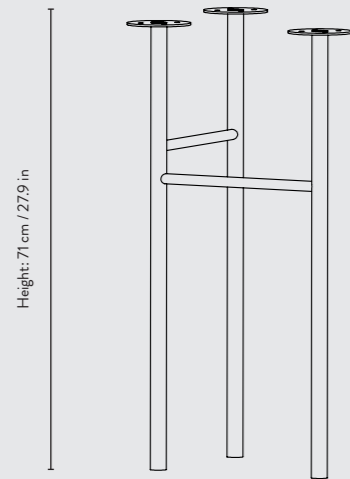

MINGLE TABLE LEGS - W48 - SIDE VIEW