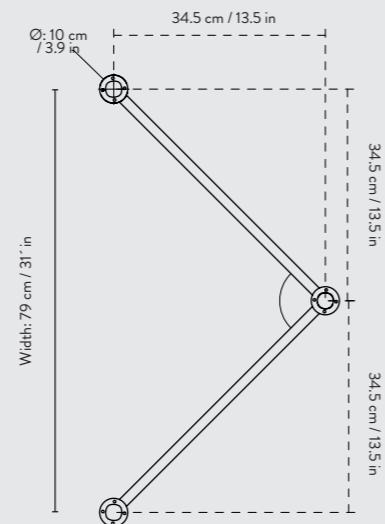

Country of origin: Denmark

Dimensions: Height: 2.5 cm / 0.98 in
Diameter: 130 cm / 51.2 in

Weight: 21 kg

Construction: Oak Veneer: MDF core with oak veneer top
Linoleum: MDF core with Forbo linoleum top

Colours:

MINGLE TABLE LEGS - W48 - SIDE VIEW

MINGLE TABLE LEGS - W48 - TOP VIEW

MINGLE TABLE LEGS - W68 - SIDE VIEW

MINGLE TABLE LEGS - W68 - TOP VIEW

MINGLE TABLE LEGS - W48 - SET OF 2

PRODUCT INFO

Product type: Table legs for indoor use. For contract sales and contract use please contact us for further information

Country of origin: Bulgaria

Dimensions: Height: 71 cm / 27.9 in
Width: 58 cm / 22.8 in
Depth: 29.2 cm / 11.4 in

Weight: 6.8 kg

Construction: Powder coated metal, chrome plated metal and brass plated metal. With adjustable feet. If you purchase the table legs alone, please make sure to use the right type of screws for the table top

Country of origin: Bulgaria

Dimensions: Height: 71 cm / 27.9 in
Width: 79 cm / 31 in
Depth: 44.4 cm / 17.5 in

Weight: 7 kg

Construction: Powder coated metal, chrome plated metal and brass plated metal. With adjustable feet. If you purchase the table legs alone, please make sure to use the right type of screws for the table top