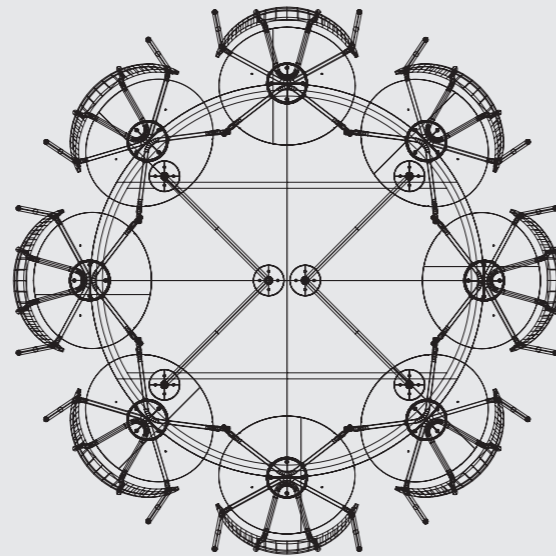

Care instructions: Clean with a damp cloth tightly wrung out in clean water

MINGLE TABLE TOPS - SEATING OVERVIEW

Based upon Herman Chair and 60 cm seating space per person

MINGLE TABLE TOP - ROUND - 130 CM
4 CHAIRS

MINGLE TABLE TOP - ROUND - 130 CM
OPTIMIZED SEATING - 8 CHAIRS

MINGLE TABLE TOP - OVAL - 150 CM
6 CHAIRS

MINGLE TABLE TOP - OVAL - 150 CM
OPTIMIZED SEATING - 6 CHAIRS

MINGLE TABLE TOPS - SEATING OVERVIEW