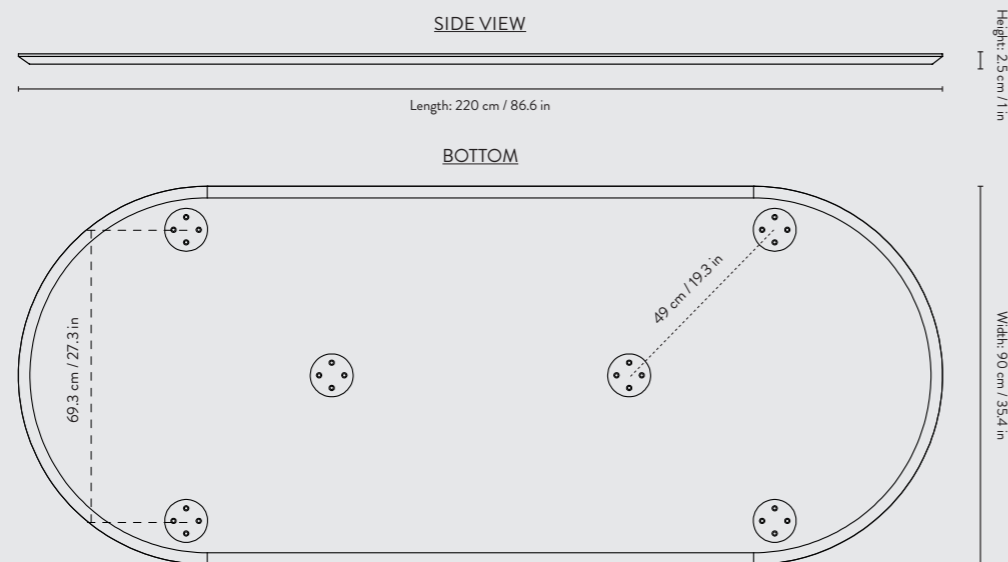

MINGLE COLLECTION

PRODUCT INFO

ferm
LIVING

MINGLE TABLE TOP - ROUND - 130 CM

PRODUCT INFO

Product type: Table top for indoor use. For contract sales and contract use please contact us for further information

Country of origin: Denmark

Dimensions: Height: 2.5 cm / 0.98 in
Diameter: 130 cm / 51.2 in

Weight: 21 kg

Construction: Oak Veneer: MDF core with oak veneer top
Linoleum: MDF core with Forbo linoleum top

Colours:

MINGLE TABLE TOP - OVAL - 220 CM

PRODUCT INFO

Product type: Table top for indoor use. For contract sales and contract use please contact us for further information

Country of origin: Denmark

Dimensions: Height: 2.5 cm / 0.98 in
Width: 90 cm / 35.4 in
Length: 220 cm / 86.6 in

Country of origin: Bulgaria

Dimensions: Height: 71 cm / 27.9 in
Width: 58 cm / 22.8 in
Depth: 29.2 cm / 11.4 in

Weight: 6.8 kg

Construction: Powder coated metal, chrome plated metal and brass plated metal. With adjustable feet. If you purchase the table legs alone, please make sure to use the right type of screws for the table top