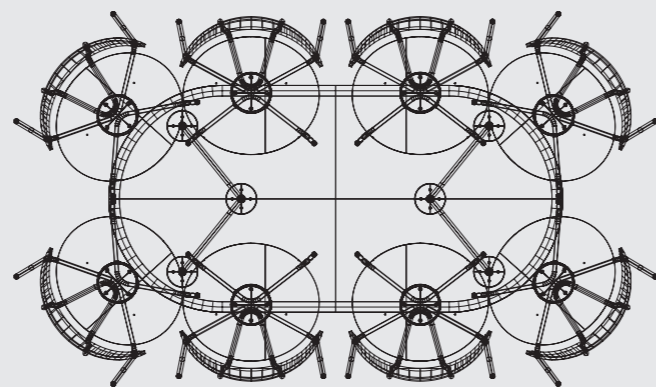

Care instructions: Clean with a damp cloth tightly wrung out in clean water

MINGLE TABLE TOPS - SEATING OVERVIEW

Based upon Herman Chair and 60 cm seating space per person

MINGLE TABLE TOP - ROUND - 130 CM
4 CHAIRS

MINGLE TABLE TOP - ROUND - 130 CM
OPTIMIZED SEATING - 8 CHAIRS

MINGLE TABLE TOP - OVAL - 150 CM
6 CHAIRS

MINGLE TABLE TOP - OVAL - 150 CM
OPTIMIZED SEATING - 6 CHAIRS

MINGLE TABLE TOPS - SEATING OVERVIEW