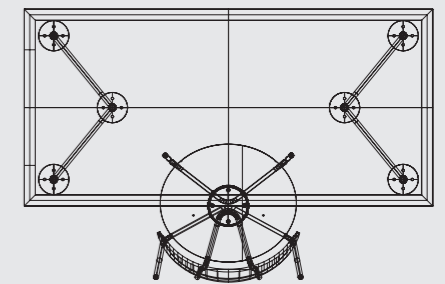

MINGLE TABLE TOP - ROUND - 130 CM
OPTIMIZED SEATING - 8 CHAIRS

MINGLE TABLE TOP - OVAL - 150 CM
6 CHAIRS

MINGLE TABLE TOP - OVAL - 150 CM
OPTIMIZED SEATING - 6 CHAIRS

MINGLE TABLE TOPS - SEATING OVERVIEW

Based upon Herman Chair and 60 cm seating space per person

MINGLE TABLE TOP - OVAL - 220 CM
8 CHAIRS

MINGLE TABLE TOP - RECTANGULAR - 210 CM
8 CHAIRS

MINGLE DESK - 135 CM
1 CHAIRS

MINGLE TABLE TOP - RECTANGULAR - 160 CM
6 CHAIRS

MINGLE TABLE TOP - ROUND - 130 CM

MINGLE TABLE TOP - OVAL - 220 CM

MINGLE TABLE TOP - OVAL - 150 CM

MINGLE TABLE TOP
OVAL - 150 CM

MINGLE TABLE TOP
OVAL - 220 CM

MINGLE TABLE TOP
ROUND - 130 CM

MINGLE DESK - 135 CM