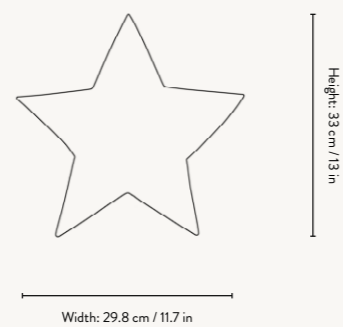

ELEPHANT LAMP

1. Place the lamp socket on the wall and secure it with two of the included screws

2. Insert two G4 LED bulbs (max 3 watts)

3. Place the cover above the LED bulbs

4. Fasten the cover to the lamp socket using two of the included screws

5. Slide the cover down over the front area of the lamp socket. Connect the LED driver to the lamp and then to the power supply

STAR LAMP

Kids Wall Lamp SERIES

Our selection of wall lamps for the kids' room add colours and fun motifs for any mood. Cute animals of the forest and the savannah or bright stars and little planets turn the kids' room into a fanciful place where the only boundary is the imagination.

All children's lamps are made with a front cover, hiding the bulb on the back. That way, they provide nice and indirect light and makes for a perfect night light or spot for daytime dreaming.

PRODUCT INFO

1. **Product type:** Lamps for indoor use only. For contract sales and contract use please contact us for further information
2. **Country of origin:** Europe
3. **Construction:** Plywood with front in oiled or smoked oak veneer or painted plywood
4. **Weight:** See next pages
5. **Design:** ferm LIVING
6. **Assembly:** Detailed assembly manual is included when buying a lamp
7. **Care instructions:** Clean with a soft damp cloth and always switch off the electricity before cleaning

LAMPS RATING & BULB SPECIFICATION

1. **Voltage :** 220-240V - 50Hz
2. **Light source:** 2 x G4 max 3 Watt LED's
3. **Dimmable:** No
4. **Energy efficiency:** The luminaire is compatible with bulbs of the energy classes: A++ - A. Bulb not included
5. **Certifications:** CE, IP20, Class II
6. **Info:** Exclusively approved for sale in the EU, Norway and Switzerland