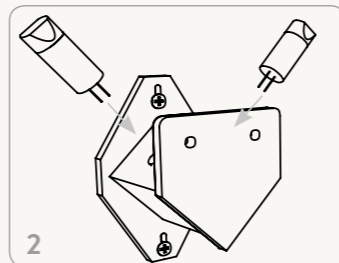

KIDS WALL LAMPS

PRODUCT INFO

ferm
L I V I N G

MY DEER LAMP

ELEPHANT LAMP

EASY TO ASSEMBLE

1. Place the lamp socket on the wall and secure it with two of the included screws

2. Insert two G4 LED bulbs (max 3 watts)

3. Place the cover above the LED bulbs

4. Fasten the cover to the lamp socket using two of the included screws

5. Slide the cover down over the front area of the lamp socket. Connect the LED driver to the lamp and then to the power supply