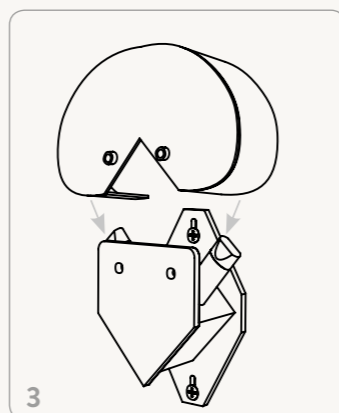

KIDS WALL LAMPS

PRODUCT INFO

ferm
L I V I N G

MY DEER LAMP

ELEPHANT LAMP

EASY TO ASSEMBLE

1. Place the lamp socket on the wall and secure it with two of the included screws

2. Insert two G4 LED bulbs (max 3 watts)

3. Place the cover above the LED bulbs

4. Fasten the cover to the lamp socket using two of the included screws

5. Slide the cover down over the front area of the lamp socket. Connect the LED driver to the lamp and then to the power supply