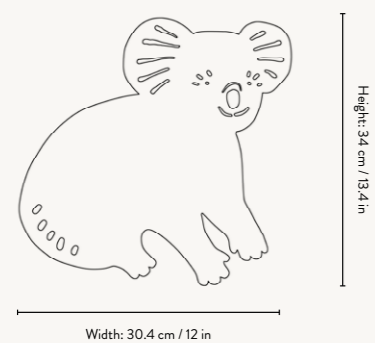

ELEPHANT LAMP

1. Place the lamp socket on the wall and secure it with two of the included screws

2. Insert two G4 LED bulbs (max 3 watts)

3. Place the cover above the LED bulbs

4. Fasten the cover to the lamp socket using two of the included screws

5. Slide the cover down over the front area of the lamp socket. Connect the LED driver to the lamp and then to the power supply

KOALA LAMP

Kids Wall Lamp SERIES

Our selection of wall lamps for the kids' room add colours and fun motifs for any mood. Cute animals of the forest and the savannah or bright stars and little planets turn the kids' room into a fanciful place where the only boundary is the imagination.

All children's lamps are made with a front cover, hiding the bulb on the back. That way, they provide nice and indirect light and makes for a perfect night light or spot for daytime dreaming.

PRODUCT INFO

1. **Product type:** Lamps for indoor use only. For contract sales and contract use please contact us for further information
2. **Country of origin:** Europe
3. **Construction:** Plywood with front in oiled or smoked oak veneer or painted plywood
4. **Weight:** See next pages
5. **Design:** ferm LIVING
6. **Assembly:** Detailed assembly manual is included when buying a lamp
7. **Care instructions:** Clean with a soft damp cloth and always switch off the electricity before cleaning

LAMPS RATING & BULB SPECIFICATION

1. **Voltage :** 220-240V - 50Hz
2. **Light source:** 2 x G4 max 3 Watt LED's
3. **Dimmable:** No
4. **Energy efficiency:** The luminaire is compatible with bulbs of the energy classes: A++ - A. Bulb not included
5. **Certifications:** CE, IP20, Class II
6. **Info:** Exclusively approved for sale in the EU, Norway and Switzerland