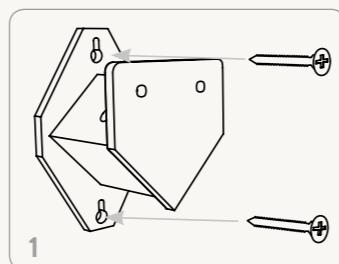

KIDS WALL LAMPS

PRODUCT INFO

ferm
L I V I N G

MY DEER LAMP

ELEPHANT LAMP

EASY TO ASSEMBLE

1. Place the lamp socket on the wall and secure it with two of the included screws

2. Insert two G4 LED bulbs (max 3 watts)

3. Place the cover above the LED bulbs

4. Fasten the cover to the lamp socket using two of the included screws

5. Slide the cover down over the front area of the lamp socket. Connect the LED driver to the lamp and then to the power supply