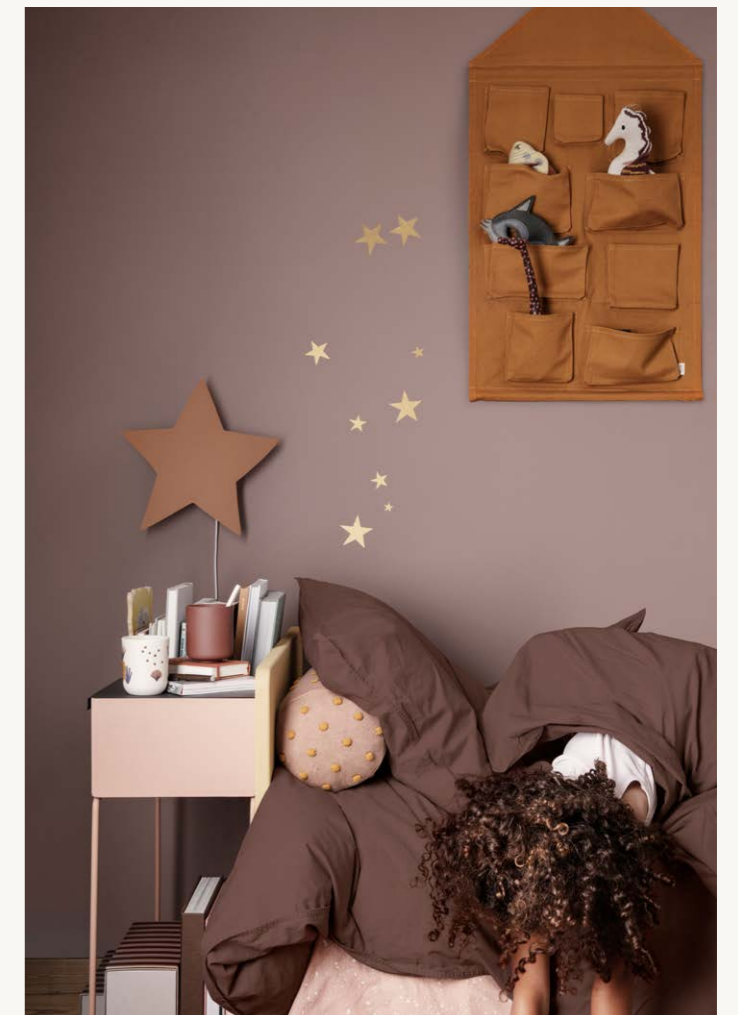

AIR BALLOON LAMP

Size:	W: 26.5 x H: 34.5 x D: 6.5 cm W: 10.4 x H: 13.6 x D: 2.6 in	Recommended retail price	
Material:	Painted plywood Smoked oak veneer Oiled oak veneer	DKK 499 SEK 725 NOK 655 EUR 65 GBP 59 USD 89	
Care:	Wipe with a damp cloth		
Info:	CE-tested. Use with two G4 LEDs max 2x3 W (LEDs not included). Comes with adaptor (12V) and EU plug. Screws and rawlplugs included Only approved for EU, Norway and Switzerland Registered design		
Net. weight:	0.65 kg		
Packsizes:	2		

CAR LAMP

Size:	W: 27 x H: 22.5 x D: 6.5 cm W: 10.6 x H: 8.9 x D: 2.6 in	Recommended retail price	
Material:	Painted plywood Smoked oak veneer Oiled oak veneer	DKK 499 SEK 725 NOK 655 EUR 65 GBP 59 USD 89	
Care:	Wipe with a damp cloth		
Info:	CE-tested. Use with two G4 LEDs max 2x3 W (LEDs not included). Comes with adaptor (12V) and EU plug. Screws and rawlplugs included Only approved for EU, Norway and Switzerland Registered design		
Net. weight:	0.65 kg		
Packsizes:	2		

- 100151208
  Oiled Oak
- 3176
  Smoked Oak
- 3301
  Dusty Rose
- 3175
  Mint

CLOUD LAMP

Size:	W: 40 x H: 25 x D: 6.5 cm W: 15.7 x H: 9.8 x D: 2.6 in	Recommended retail price	
Material:	Painted plywood Smoked oak veneer Oiled oak veneer	DKK 499 SEK 725 NOK 655 EUR 65 GBP 59 USD 89	
Care:	Wipe with a damp cloth		
Info:	CE-tested. Use with two G4 LEDs max 2x3 W (LEDs not included). Comes with adaptor (12V) and EU plug. Screws and rawlplugs included Only approved for EU, Norway and Switzerland Registered design		
Net. weight:	0.65 kg		
Packsizes:	2