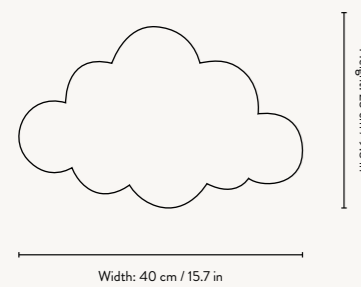

CLOUD LAMP

Kids Wall Lamp SERIES

Our selection of wall lamps for the kids' room add colours and fun motifs for any mood. Cute animals of the forest and the savannah or bright stars and little planets turn the kids' room into a fanciful place where the only boundary is the imagination.

All children's lamps are made with a front cover, hiding the bulb on the back. That way, they provide nice and indirect light and makes for a perfect night light or spot for daytime dreaming.

PRODUCT INFO

1. **Product type:** Lamps for indoor use only. For contract sales and contract use please contact us for further information
2. **Country of origin:** Europe
3. **Construction:** Plywood with front in oiled or smoked oak veneer or painted plywood
4. **Weight:** See next pages
5. **Design:** ferm LIVING
6. **Assembly:** Detailed assembly manual is included when buying a lamp
7. **Care instructions:** Clean with a soft damp cloth and always switch off the electricity before cleaning

LAMPS RATING & BULB SPECIFICATION

1. **Voltage :** 220-240V - 50Hz
2. **Light source:** 2 x G4 max 3 Watt LED's
3. **Dimmable:** No
4. **Energy efficiency:** The luminaire is compatible with bulbs of the energy classes: A++ - A. Bulb not included
5. **Certifications:** CE, IP20, Class II
6. **Info:** Exclusively approved for sale in the EU, Norway and Switzerland