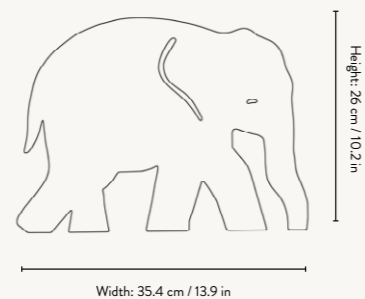

ELEPHANT LAMP