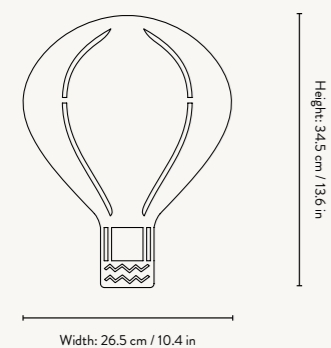

AIR BALLOON LAMP