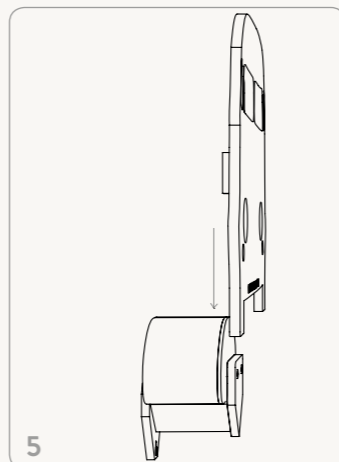

KIDS WALL LAMPS

PRODUCT INFO

ferm
L I V I N G

MY DEER LAMP

ELEPHANT LAMP

EASY TO ASSEMBLE

1. Place the lamp socket on the wall and secure it with two of the included screws

2. Insert two G4 LED bulbs (max 3 watts)

3. Place the cover above the LED bulbs

4. Fasten the cover to the lamp socket using two of the included screws

5. Slide the cover down over the front area of the lamp socket. Connect the LED driver to the lamp and then to the power supply

KOALA LAMP

Size:	W: 30.4 x H: 34 x D: 6 cm W: 12 x H: 13.4 x D: 2.4 in	Recommended retail price	
Material:	Painted plywood Smoked oak veneer Oiled oak veneer	DKK 499 SEK 725 NOK 655 EUR 65 GBP 59 USD 89	
Care:	Wipe with a damp cloth		
Info:	CE-tested. Use with two G4 LEDs max 2x3 W (LEDs not included). Comes with adaptor (12V) and EU plug. Screws and rawlplugs included Only approved for EU, Norway and Switzerland Registered design		
Net. weight:	0.65 kg		
Packsizes:	2		