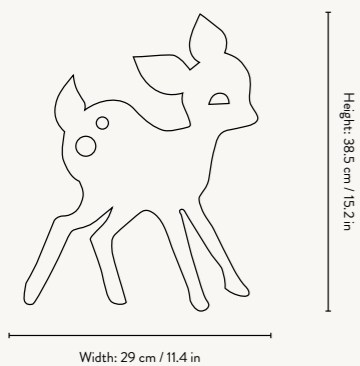

MY DEER LAMP