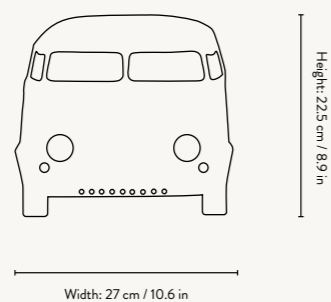

ELEPHANT LAMP

1. Place the lamp socket on the wall and secure it with two of the included screws

2. Insert two G4 LED bulbs (max 3 watts)

3. Place the cover above the LED bulbs

4. Fasten the cover to the lamp socket using two of the included screws

5. Slide the cover down over the front area of the lamp socket. Connect the LED driver to the lamp and then to the power supply

CAR LAMP

Kids Wall Lamp SERIES

Our selection of wall lamps for the kids' room add colours and fun motifs for any mood. Cute animals of the forest and the savannah or bright stars and little planets turn the kids' room into a fanciful place where the only boundary is the imagination.

All children's lamps are made with a front cover, hiding the bulb on the back. That way, they provide nice and indirect light and makes for a perfect night light or spot for daytime dreaming.

PRODUCT INFO

1. **Product type:** Lamps for indoor use only. For contract sales and contract use please contact us for further information
2. **Country of origin:** Europe
3. **Construction:** Plywood with front in oiled or smoked oak veneer or painted plywood
4. **Weight:** See next pages
5. **Design:** ferm LIVING
6. **Assembly:** Detailed assembly manual is included when buying a lamp
7. **Care instructions:** Clean with a soft damp cloth and always switch off the electricity before cleaning

LAMPS RATING & BULB SPECIFICATION

1. **Voltage :** 220-240V - 50Hz
2. **Light source:** 2 x G4 max 3 Watt LED's
3. **Dimmable:** No
4. **Energy efficiency:** The luminaire is compatible with bulbs of the energy classes: A++ - A. Bulb not included
5. **Certifications:** CE, IP20, Class II
6. **Info:** Exclusively approved for sale in the EU, Norway and Switzerland