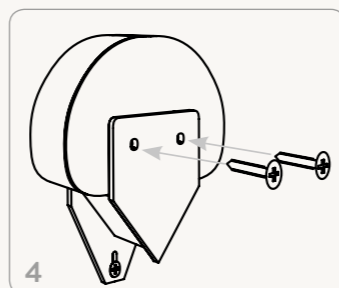

KIDS WALL LAMPS

PRODUCT INFO

ferm
L I V I N G

MY DEER LAMP

ELEPHANT LAMP

EASY TO ASSEMBLE

1. Place the lamp socket on the wall and secure it with two of the included screws

2. Insert two G4 LED bulbs (max 3 watts)

3. Place the cover above the LED bulbs

4. Fasten the cover to the lamp socket using two of the included screws

5. Slide the cover down over the front area of the lamp socket. Connect the LED driver to the lamp and then to the power supply