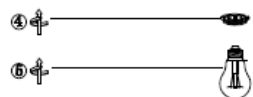

Assembly Instruction

1. Before assembling, be sure to turn off the main switch
2. Please use E27 Max 13W CFL bulb for this lamp
(Bulb not included)
3. Don't use hard or sharp things to touch the shade in order to avoid scratching.
4. Keep away from children: don't let them touch the electric parts of this lamp.

If (part of) the cable of this lamp is damaged, it should only be replaced by the manufacturer or his service agent or similar qualified person in order to avoid a hazard.

Item Number: 5300045
5300046

Assembly Instruction