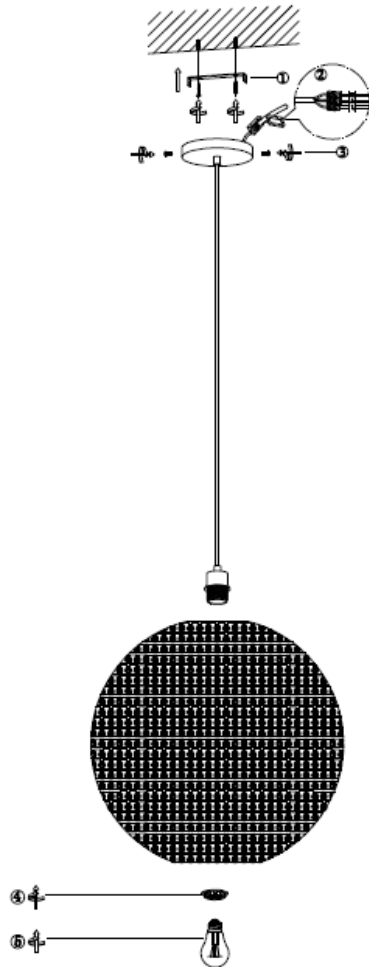

Assembly Instruction

1. Before assembling, be sure to turn off the main switch
2. Please use E27 Max 13W CFL bulb for this lamp
(Bulb not included)
3. Don't use hard or sharp things to touch the shade in order to avoid scratching.
4. Keep away from children: don't let them touch the electric parts of this lamp.

If (part of) the cable of this lamp is damaged, it should only be replaced by the manufacturer or his service agent or similar qualified person in order to avoid a hazard.

Item Number: 5300045
5300046

Assembly Instruction

1. Before assembling, be sure to turn off the main switch
2. Please use E27 Max 13W CFL bulb for this lamp
(Bulb not included)
3. Don't use hard or sharp things to touch the shade in order to avoid scratching.
4. Keep away from children: don't let them touch the electric parts of this lamp.

If (part of) the cable of this lamp is damaged, it should only be replaced by the manufacturer or his service agent or similar qualified person in order to avoid a hazard.

Item Number: 5300043
5300044