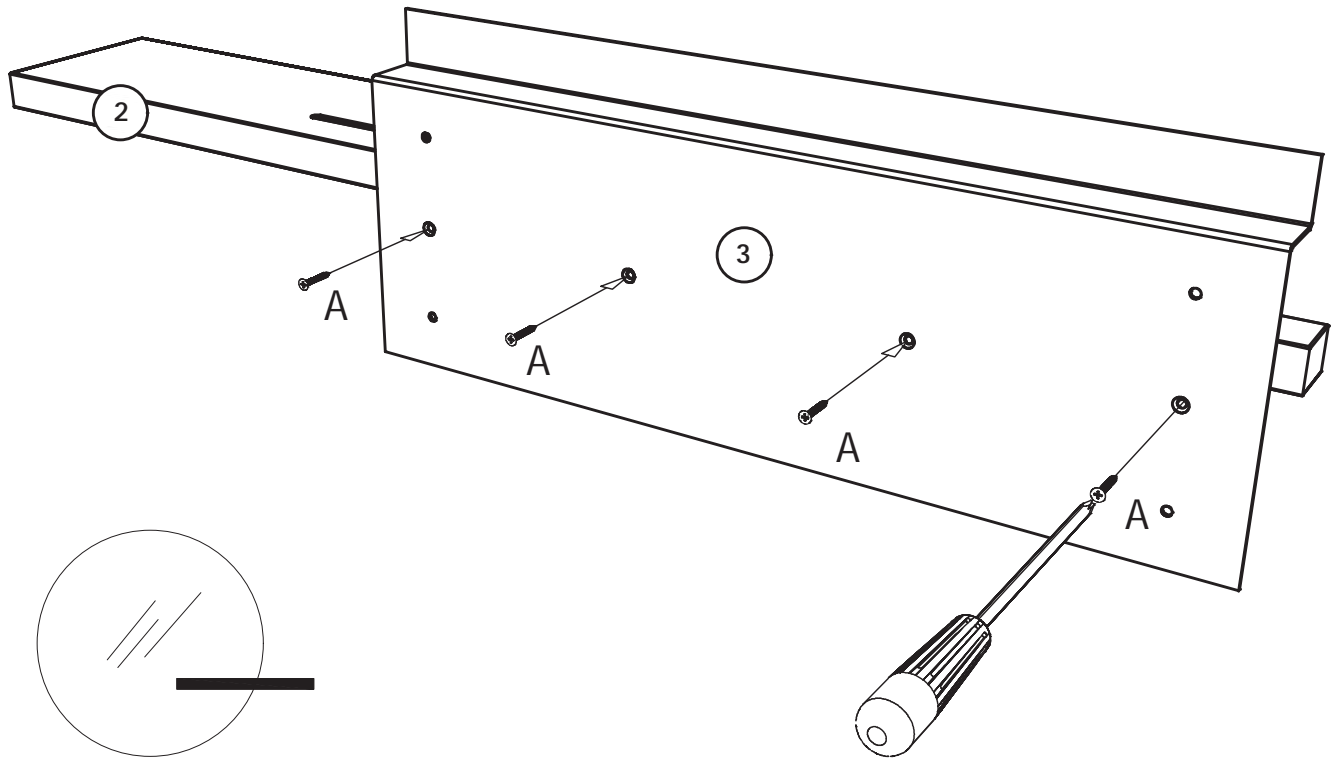

Shift mirror round Ø100

Bolia.com
new scandinavian design

Design: Kaschkasch

①	1	Ø1000 mm	
②	1	1070 x 150 x 28 mm	
③	1	600 x 243 x 42 mm	

1A

1B

2A

Remember to use wall fixture suitable for your specific type of wall.

Left side shelf

2B

Right side shelf

Remember to use wall fixture suitable for your specific type of wall.

3A

3B

4A

4B