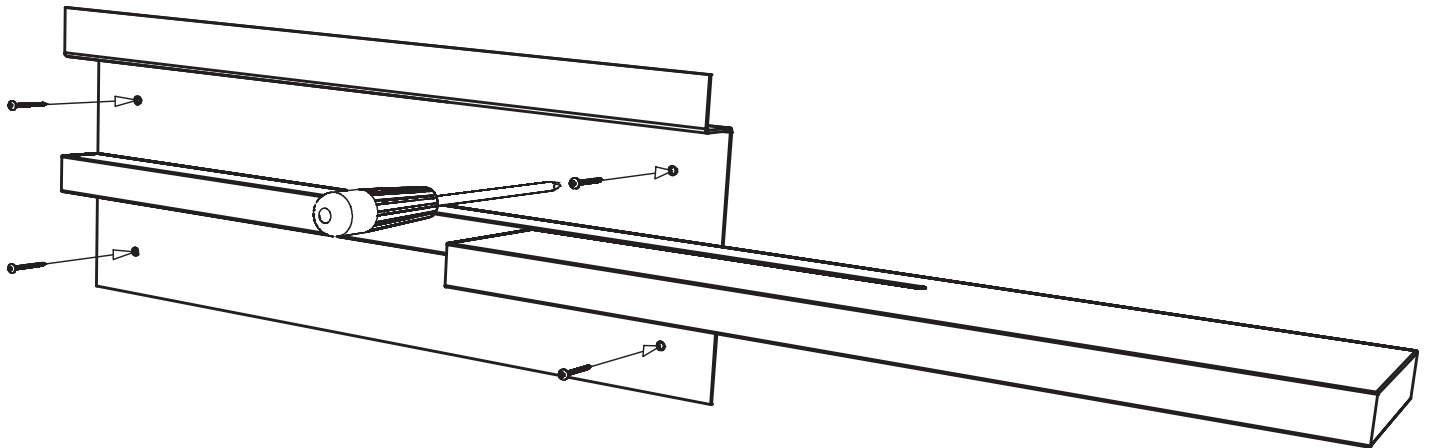

Shift mirror round Ø100

Bolia.com
new scandinavian design

Design: Kaschkasch

①	1	Ø1000 mm	
②	1	1070 x 150 x 28 mm	
③	1	600 x 243 x 42 mm	

1A

1B

2A

Remember to use wall fixture suitable for your specific type of wall.

Left side shelf

2B

Right side shelf

Remember to use wall fixture suitable for your specific type of wall.

3A

3B

4A

4B