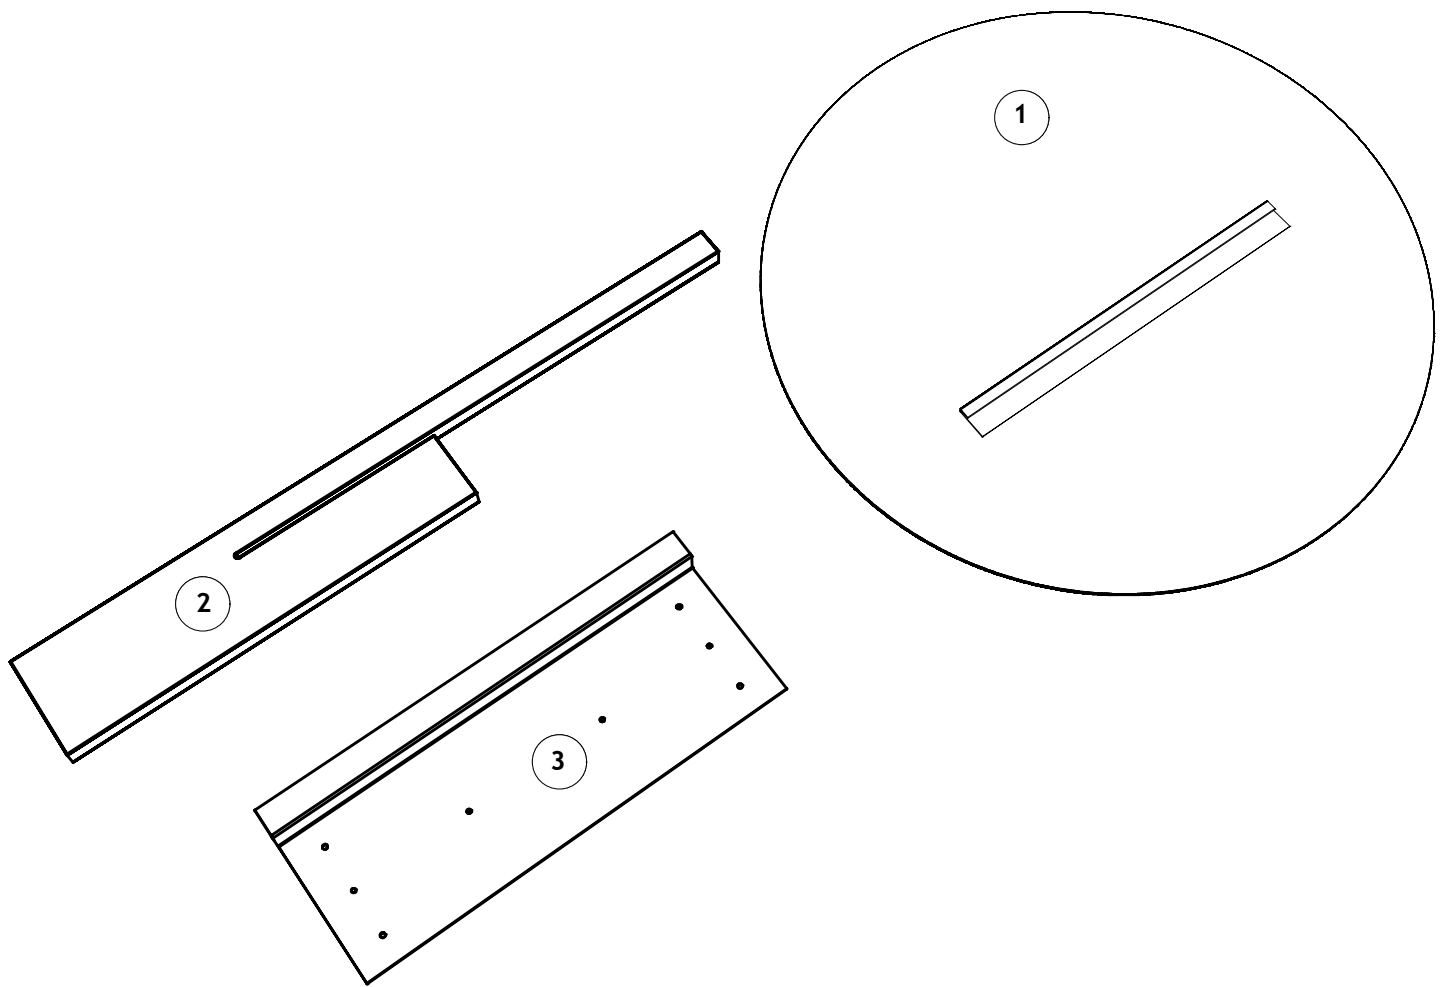

Shift mirror round Ø100

Bolia.com
new scandinavian design

Design: Kaschkasch

①	1	Ø1000 mm	
②	1	1070 x 150 x 28 mm	
③	1	600 x 243 x 42 mm	

1A

1B

2A

Remember to use wall fixture suitable for your specific type of wall.

Left side shelf

2B

Right side shelf

Remember to use wall fixture suitable for your specific type of wall.

3A

3B

4A

4B