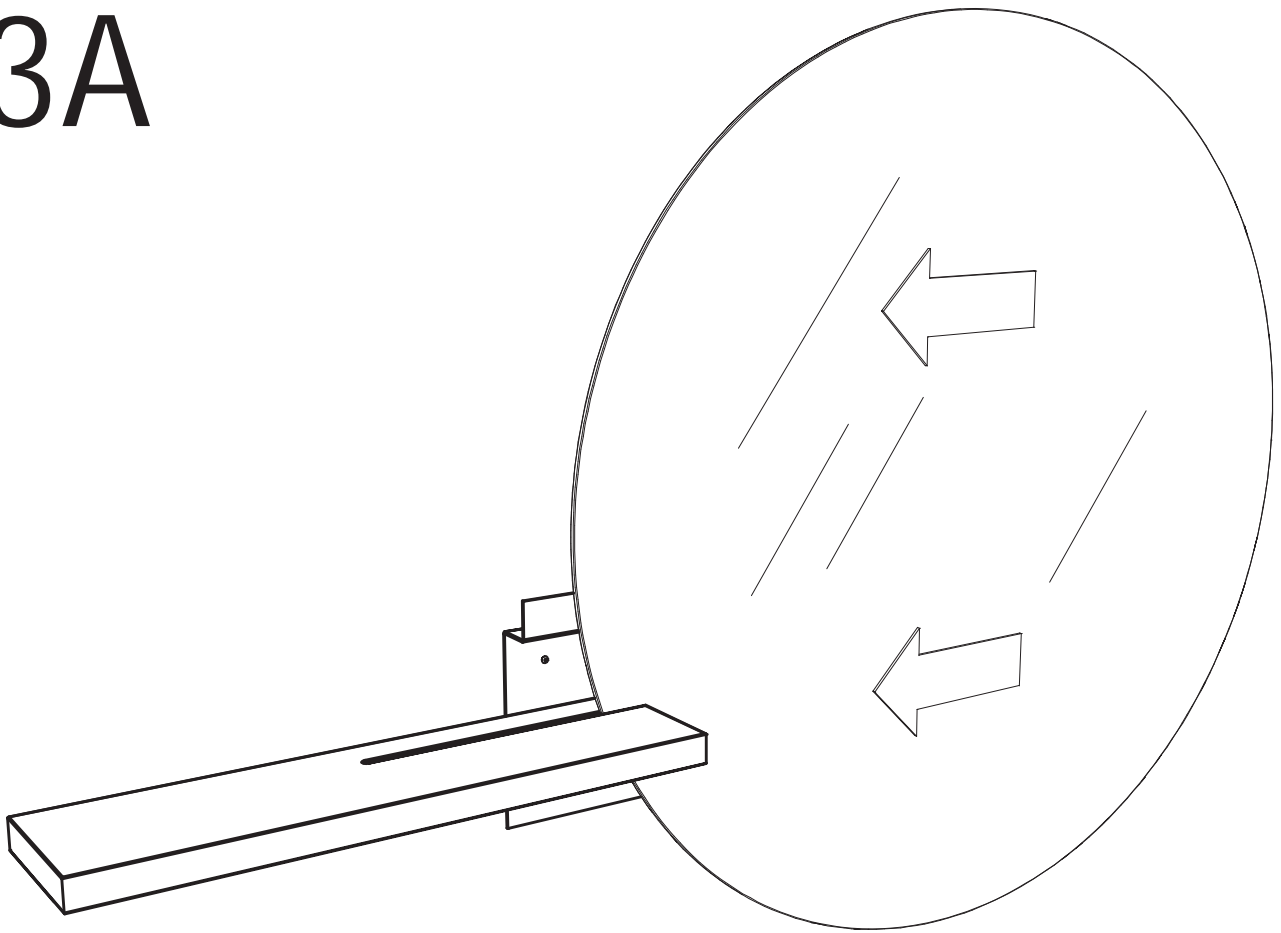

Shift mirror round Ø100

Bolia.com
new scandinavian design

Design: Kaschkasch

①	1	Ø1000 mm	
②	1	1070 x 150 x 28 mm	
③	1	600 x 243 x 42 mm	

1A

1B

2A

Remember to use wall fixture suitable for your specific type of wall.

Left side shelf

2B

Right side shelf

Remember to use wall fixture suitable for your specific type of wall.

3A

3B

4A

4B