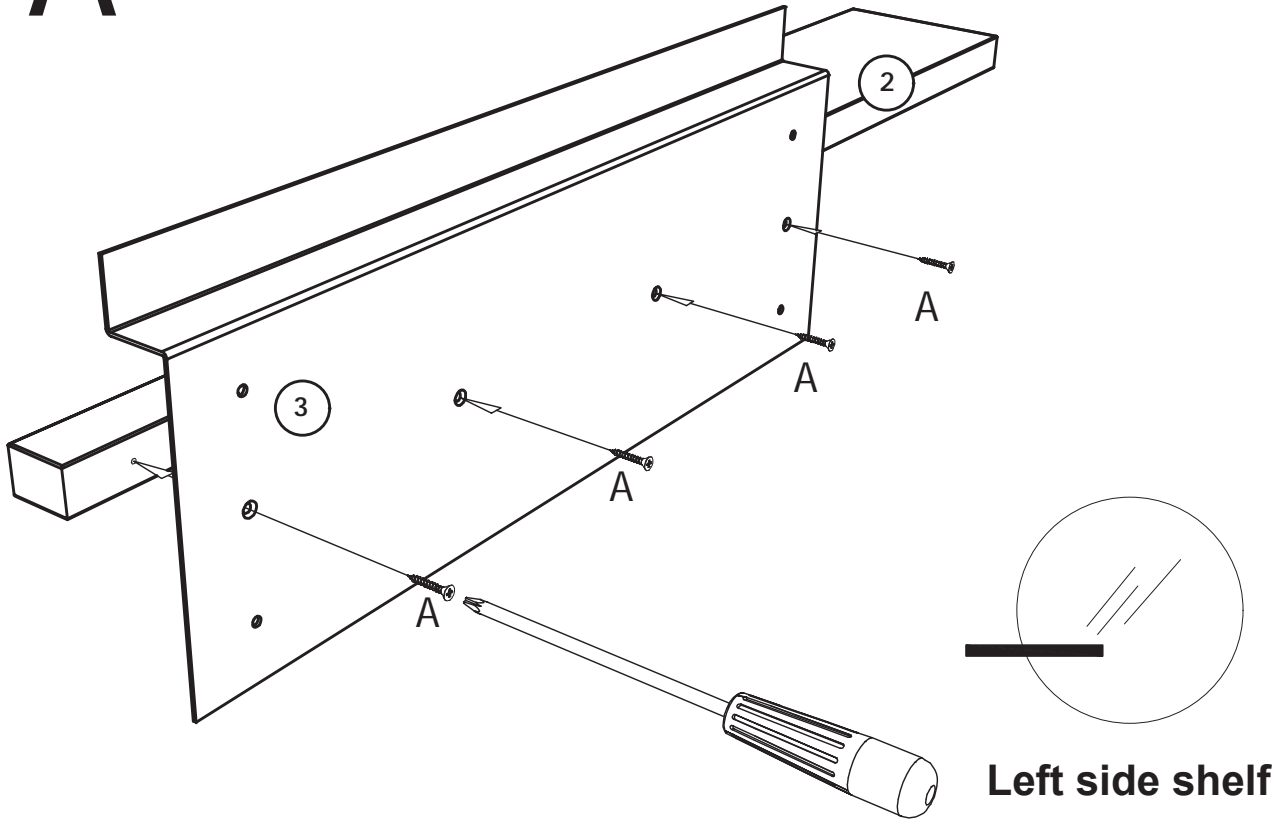

Shift mirror round Ø100

Bolia.com
new scandinavian design

Design: Kaschkasch

①	1	Ø1000 mm	
②	1	1070 x 150 x 28 mm	
③	1	600 x 243 x 42 mm	

1A

1B

2A

Remember to use wall fixture suitable for your specific type of wall.

Left side shelf

2B

Right side shelf

Remember to use wall fixture suitable for your specific type of wall.

3A

3B

4A

4B