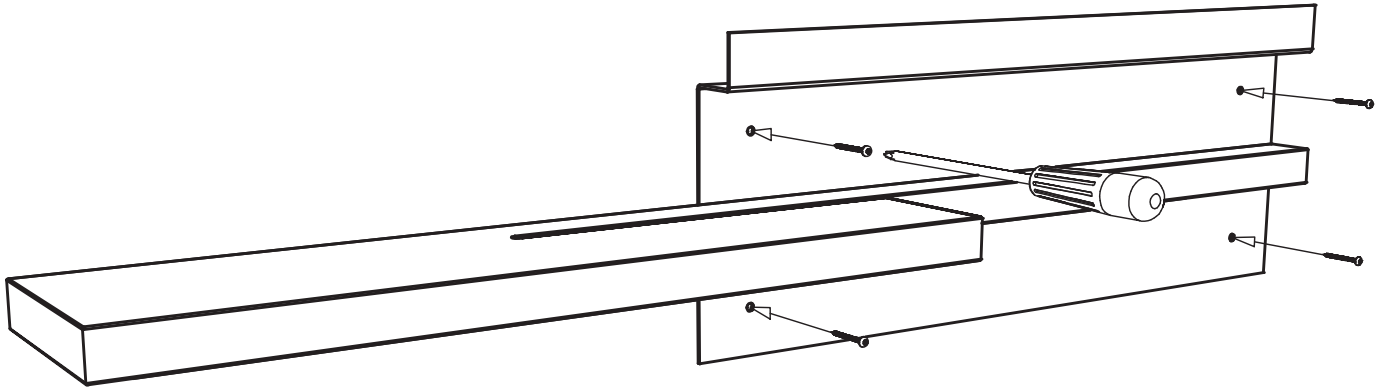

Shift mirror round Ø100

Bolia.com
new scandinavian design

Design: Kaschkasch

①	1	Ø1000 mm	
②	1	1070 x 150 x 28 mm	
③	1	600 x 243 x 42 mm	

1A

1B

2A

Remember to use wall fixture suitable for your specific type of wall.

Left side shelf

2B

Right side shelf

Remember to use wall fixture suitable for your specific type of wall.

3A

3B

4A

4B