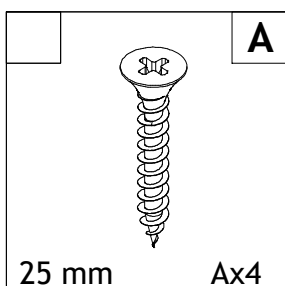

Shift mirror round Ø100

Bolia.com
new scandinavian design

Design: Kaschkasch

①	1	Ø1000 mm	
②	1	1070 x 150 x 28 mm	
③	1	600 x 243 x 42 mm	

1A

1B

2A

Remember to use wall fixture suitable for your specific type of wall.

Left side shelf

2B

Right side shelf

Remember to use wall fixture suitable for your specific type of wall.

3A

3B

4A

4B