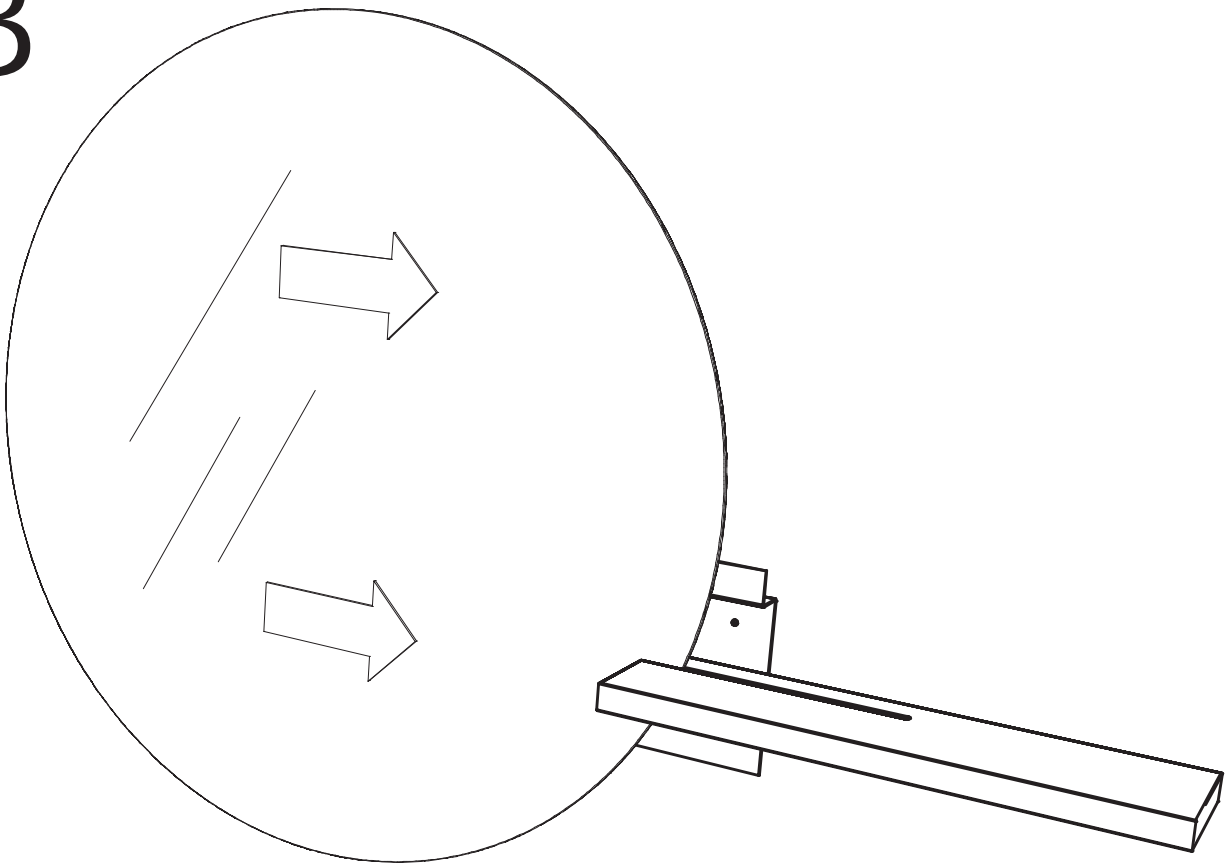

Shift mirror round Ø100

Bolia.com
new scandinavian design

Design: Kaschkasch

①	1	Ø1000 mm	
②	1	1070 x 150 x 28 mm	
③	1	600 x 243 x 42 mm	

1A

1B

2A

Remember to use wall fixture suitable for your specific type of wall.

Left side shelf

2B

Right side shelf

Remember to use wall fixture suitable for your specific type of wall.

3A

3B

4A

4B