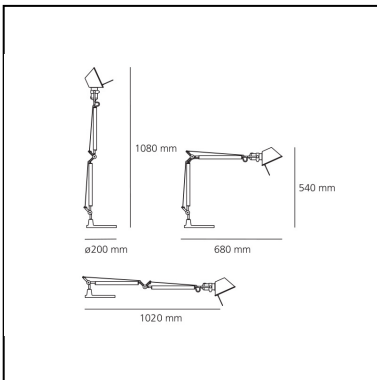

Tolomeo Mini Table - Aluminium - Body Lamp

Michele De Lucchi
Giancarlo Fassina

IP20    

LUMINAIRE

- Watt: **10,5W**
- Voltage: **220V-240V**
- Delivered lumens output: **615lm**
- Efficiency: **58%**
- Efficacy: **61.49lm/W**
- CRI: **80**

Notes

Interchangeable support: table base, clamp, desk fixed support and twin support that allows two independent lamp units to be fitted. Possibility to mount LED source on E27 Socket. Complete lamp consists of body lamp + accessories

DIMENSIONS

- Length: **cm 68**
- Height: **cm 54**
- Base Diameter: **cm 20**
- Max Extension Height: **cm 108**
- Max Extension Length: **cm 102**
- Impact Resistance: **N/D**
- Glow Wire Test: **N/D°**

SOURCES NOT INCLUDED

- Category: **LED RETROFIT**
- Number: **1**
- Watt: **8W**
- Socket: **E27**

Accessories

Table clamp aluminium A004100

Table base ø cm. 20 - Aluminium A008600

Desk fixed support aluminium A004200