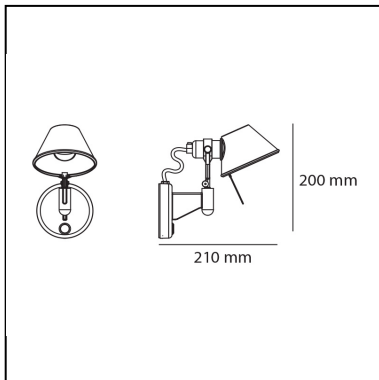

Tolomeo Micro Faretto LED - 3000K - without switch

Michele De Lucchi
Giancarlo Fassina

IP20   **EAC** 

LUMINAIRE

- Watt: **9W**
- Voltage: **220V-240V**
- Delivered lumens output: **491lm**
- CCT: **3000K**
- Efficiency: **63%**
- Efficacy: **54.52lm/W**
- CRI: **90**

DESCRIPTION

Wall support in polished aluminum, diffuser in matt anodised aluminum.

PRODUCT CODE: A043500

FEATURES

- Article Code: **A043500**
- Colour: **Aluminium**
- Installation: **Wall**
- Material: **Aluminium**
- Series: **Design Collection**
- design by: **Michele De Lucchi, Giancarlo Fassina**

DIMENSIONS

- Height: **cm 20**
- Depth: **cm 20**
- Glow Wire Test: **750°**

SOURCES INCLUDED

- Category: **Led**
- Number: **1**
- Watt: **9W**
- Color temperature (K): **3000K**
- CRI: **90**