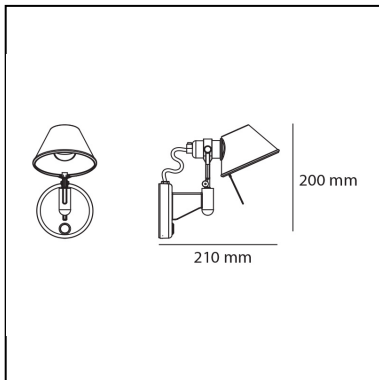

Tolomeo Micro Faretto LED - 3000K - with dimmable switch

Michele De Lucchi
Giancarlo Fassina

LUMINAIRE

- Watt: **9W**
- Voltage: **100V-240V**
- Delivered lumens output: **491lm**
- CCT: **3000K**
- Efficiency: **63%**
- Efficacy: **54.52lm/W**
- CRI: **90**
- Dimmer Typology: **Microswitch Dimmer**

Notes

LED - with switch dimmer.

DESCRIPTION

Wall support in polished aluminium; diffuser in matt anodised aluminium.

PRODUCT CODE: A043600

FEATURES

- Article Code: **A043600**
- Colour: **Aluminium**
- Installation: **Wall**
- Material: **Aluminium**
- Series: **Design Collection**
- design by: **Michele De Lucchi, Giancarlo Fassina**

DIMENSIONS

- Length: **cm 11**
- Height: **cm 20**
- Depth: **cm 20**
- Glow Wire Test: **750°**

SOURCES INCLUDED

- Category: **Led**
- Number: **1**
- Watt: **7W**
- Delivered lumens output: **676lm**
- Color temperature (K): **3000K**
- CRI: **90**
- Color Tolerance: **MacAdam 2SDCM**
- Efficacy: **99lm/W**
- Service Life: **50000-L90**