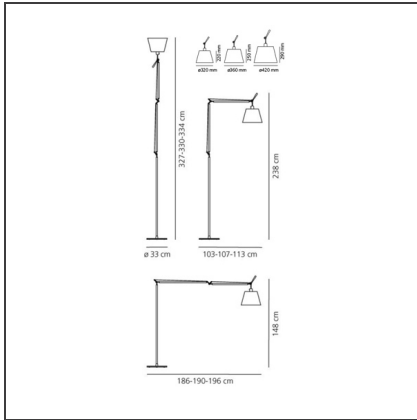

Tolomeo Floor Mega - LED 2700K - Black - Dimmer

IP20      

DESIGN BY

Michele De Lucchi, Giancarlo Fassina

DESCRIPTION

The code is referred to the body lamp only

TECHNICAL DRAWINGS

FEATURES

Article Code:	0762W30A	Material:	Silk satin fabric or parchment paper, aluminium, steel
Colour:	Black	Series:	Design
Installation:	Floor		

DIMENSIONS

Length:	cm 103	Max Extension Length:	cm 186
Height:	cm 148	Impact Resistance:	N/D
Base Diameter:	cm 33	Glow Wire Test:	650°C
Max Extension Height:	cm 327		