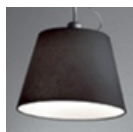

TOLOMEO MEGA
SOSP.DIFF.TESSUTO
NRO D.5200772040A