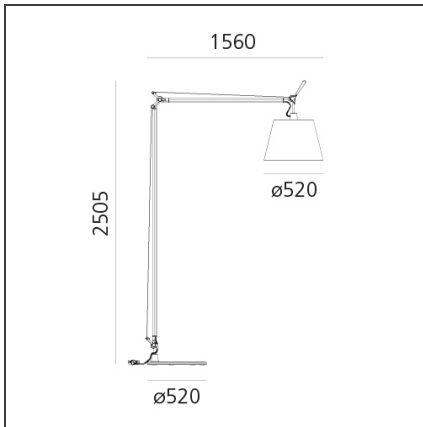

TECHNICAL DRAWINGS

FEATURES

Article Code:	0510010A	Material:	Fabric and PVC, alluminum, steel
Colour:	Aluminium	Series:	Design
Installation:	Floor	Emission:	Direct
Environment:	Indoor		

DIMENSIONS

Base Diameter:	cm 52	Glow Wire Test:	750
-----------------------	-------	------------------------	-----

INCLUDED SOURCES

Category:	LED
Number:	1
Watt:	21W
Type:	2
Socket:	E27
Class:	A

LUMINAIRE

Watt:	21W	Delivered lumens output (lm):	2077lm
Voltage:	220-240V	CCT:	3000K
		Efficiency:	85%
		Efficacy:	99lm/W
		CRI:	80
		Dimmer Typology:	Slider Dimmer