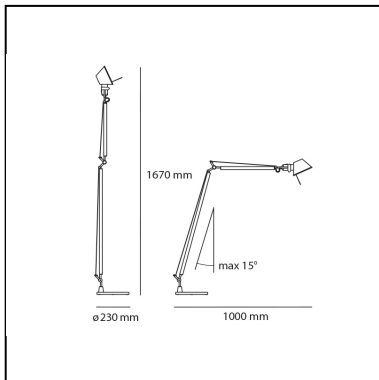

Tolomeo Reading Floor LED 3000K - Body Lamp

Michele De Lucchi
Giancarlo Fassina

LUMINAIRE

- Watt: **10W**
- Voltage: **220V-240V**
- Delivered lumens output: **632lm**
- CCT: **3000K**
- Efficiency: **70%**
- Efficacy: **63.18lm/W**
- CRI: **90**
- Dimmer Typology: **Microswitch Dimmer**

Notes

Complete lamp consists of body lamp + accessories

DESCRIPTION

The code is referred to the body lamp only

PRODUCT CODE: A013100

FEATURES

- Article Code: **A013100**
- Colour: **Aluminium**
- Installation: **Floor**
- Material: **Aluminium, steel**
- Series: **Design Collection**
- design by: **Michele De Lucchi, Giancarlo Fassina**

DIMENSIONS

- Base Diameter: **cm 23**
- Max Extension Height: **cm 167**
- Max Extension Length: **cm 100**
- Glow Wire Test: **750°**

SOURCES INCLUDED

- Category: **Led**
- Number: **1**
- Watt: **10W**
- Color temperature (K): **3000K**
- CRI: **90**