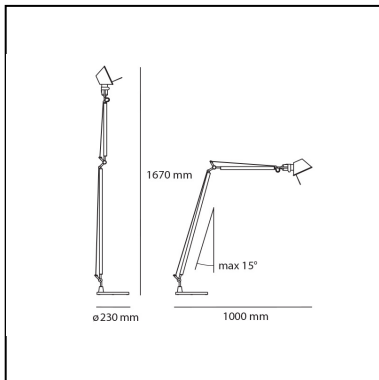

## LUMINAIRE

- Watt: **10W**
- Voltage: **220V-240V**
- Delivered lumens output: **593lm**
- CCT: **2700K**
- Efficiency: **70%**
- Efficacy: **59.3lm/W**
- CRI: **90**
- Dimmer Typology: **Microswitch Dimmer**

## DIMENSIONS

- Base Diameter: **cm 23**
- Max Extension Height: **cm 167**
- Max Extension Length: **cm 100**
- Glow Wire Test: **750°**

## SOURCES INCLUDED

- Category: **Led**
- Number: **1**
- Watt: **10W**
- Color temperature (K): **2700K**
- CRI: **90**

**Accessories**

Base  
Aluminium  
A014900