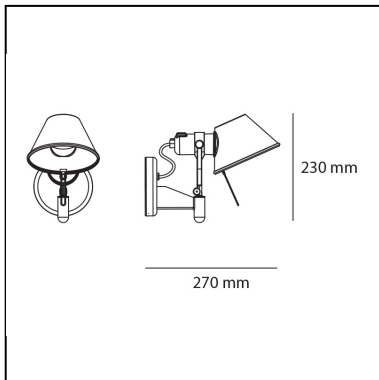

Tolomeo Faretto LED - 3000K - without switch

Michele De Lucchi
Giancarlo Fassina

IP20    

LUMINAIRE

- Watt: **10W**
- Voltage: **220V-240V**
- Delivered lumens output: **632lm**
- CCT: **3000K**
- Efficiency: **70%**
- Efficacy: **63.18lm/W**
- CRI: **90**

DESCRIPTION

Wall support in polished aluminium; diffuser in matt anodised aluminium.

PRODUCT CODE: A044650

FEATURES

- Article Code: **A044650**
- Colour: **Aluminium**
- Installation: **Wall**
- Material: **Aluminium**
- Series: **Design Collection**
- design by: **Michele De Lucchi, Giancarlo Fassina**

DIMENSIONS

- Height: **cm 23**
- Depth: **cm 25**
- Glow Wire Test: **750°**

SOURCES INCLUDED

- Category: **Led**
- Number: **1**
- Watt: **10W**
- Color temperature (K): **3000K**
- CRI: **90**