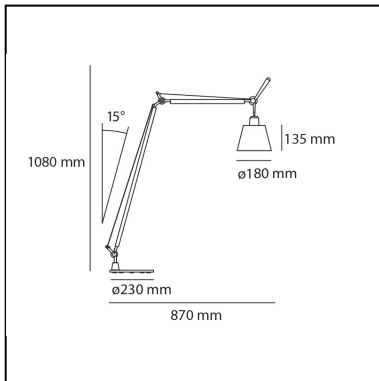

Tolomeo Basculante Reading Floor - Body Lamp with Parchment diffuser 180

Michele De Lucchi
Giancarlo Fassina

IP20    

LUMINAIRE

- Watt: **7,5W**
- Voltage: **220V-240V**
- Delivered lumens output: **816lm**
- Efficiency: **77%**
- Efficacy: **116.58lm/W**
- CRI: **80**

DESCRIPTION

Cantilevered arms in polished aluminium; joint in polished aluminium; diffuser in parchment paper on a plastic frame. The code is referred to the body lamp only

PRODUCT CODE: A014600

FEATURES

DIMENSIONS

- Height: **cm 108**
- Diameter: **cm 18**
- Max Extension Length: **cm 87**
- Impact Resistance: **N/D**
- Glow Wire Test: **N/D°**

SOURCES NOT INCLUDED

- Category: **LED RETROFIT**
- Number: **1**
- Watt: **8W**
- Socket: **E27**