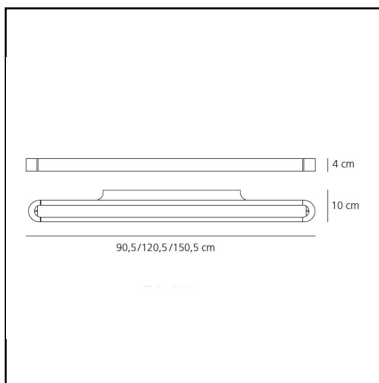

Talo Wall 90 - Undimmable - Silver

Neil Poulton

IP20    

LUMINAIRE

- Watt: **32W**
- Voltage: **220-240V**
- Delivered lumens output: **3707lm**
- CCT: **3000K**
- Efficiency: **79%**
- Efficacy: **115.84lm/W**
- CRI: **80**

DESCRIPTION

PRODUCT CODE: 1915020A

FEATURES

- Article Code: **1915020A**
- Colour: **Silver**
- Installation: **Wall**
- Material: **Aluminium, methacrylate, polycarbonate**
- Series: **Design Collection**
- Environment: **Indoor**
- Area contract: **Hospitality**
- Emission: **Direct/indirect**
- design by: **Neil Poulton**

DIMENSIONS

- Length: **cm 90**
- Width: **cm 10**
- Height: **cm 4**
- Glow Wire Test: **650°**

SOURCES INCLUDED

- Category: **Led**
- Number: **5**
- Watt: **6W**
- Delivered lumens output: **909lm**
- Color temperature (K): **3000K**
- CRI: **80**
- Color Tolerance: **MacAdam 3SDCM**
- Efficacy: **152lm/W**
- Service Life: **50000-L70**