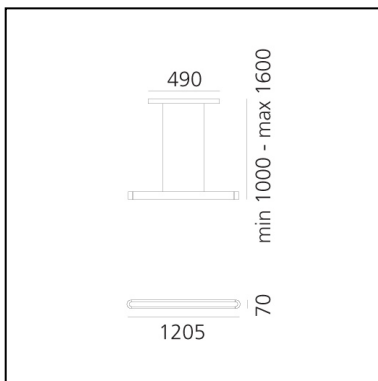

## LUMINAIRE

- Watt: **51W**
- Voltage: **220-240V**
- Delivered lumens output: **5772lm**
- CCT: **3000K**
- Efficiency: **79%**
- Efficacy: **113.18lm/W**
- CRI: **80**

## Notes

Lamp included. Available mono or double tube (on the same line), in different lengths according to the power of the light source. The suspension cables are also feed cables.

**PRODUCT CODE: 1923020A**

## DIMENSIONS

- Length: **cm 120**
- Width: **cm 7**
- Height: **cm 100**
- Base Length: **cm 49**
- Max Height from ceiling: **cm 160**
- Glow Wire Test: **650°**

## SOURCES INCLUDED

- Category: **Led**
- Number: **7**
- Watt: **6.72W**
- Delivered lumens output: **1014lm**
- Color temperature (K): **3000K**
- CRI: **80**
- Color Tolerance: **MacAdam 3SDCM**
- Efficacy: **151lm/W**
- Service Life: **50000-L70**