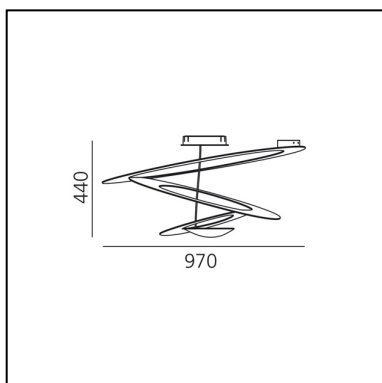

Pirce Ceiling LED - 2700K - White

Giuseppe Maurizio Scutellà

IP20    Dimmerable:  +  -

LUMINAIRE

- Watt: **44W**
- Voltage: **220V-240V**
- Delivered lumens output: **3097lm**
- CCT: **2700K**
- Efficiency: **82%**
- Efficacy: **70.39lm/W**
- CRI: **90**
- Dimmable Typology: **Push**

PRODUCT CODE: 1253W10A

FEATURES

- Article Code: **1253W10A**
- Colour: **White**
- Installation: **Ceiling**
- Material: **Aluminum**
- Series: **Design Collection**
- Environment: **Indoor**
- Area contract: **Residential**
- Emission: **Indirect**
- design by: **Giuseppe Maurizio Scutellà**

DIMENSIONS

- Width: **cm 97**
- Height: **cm 44**
- Glow Wire Test: **650°**

SOURCES INCLUDED

- Category: **Led**
- Number: **1**
- Watt: **37W**
- Delivered lumens output: **3761lm**
- Color temperature (K): **2700K**
- CRI: **90**
- Color Tolerance: **MacAdam 2SDCM**