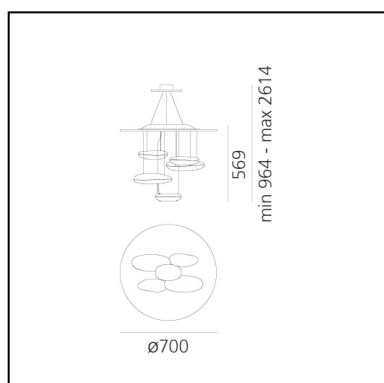

## LUMINAIRE

- Watt: **29W**
- Voltage: **220V-240V**
- Delivered lumens output: **1447lm**
- CCT: **2700K**
- Efficiency: **54%**
- Efficacy: **49.90lm/W**
- CRI: **90**
- Dimmable Typology: **Push**

## FEATURES

- Article Code: **1477W10A**
- Colour: **Polished chrome**
- Installation: **Suspension**
- Material: **Aluminium, ABS, steel**
- Series: **Design Collection, Hydro**
- Environment: **Indoor**
- Area contract: **Hospitality, Office, Residential**
- Emission: **Indirect**
- design by: **Ross Lovegrove**

## DIMENSIONS

- Height: **cm 56.2**
- Diameter: **cm 70**
- Max Height from ceiling: **cm 200**