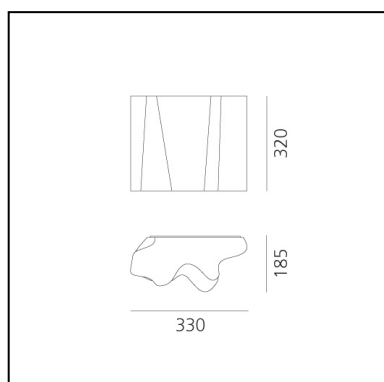

Logico Wall - Silk Diffuser

Michele De Lucchi
Gerhard Reichert

IP20     Dimmerable: 

LUMINAIRE

- Watt: **26W**
- Voltage: **220V-240V**
- Delivered lumens output: **2134lm**
- Efficiency: **70%**
- Efficacy: **82.08lm/W**
- CRI: **80**

DESCRIPTION

PRODUCT CODE: 0391030A

FEATURES

- Article Code: **0391030A**
- Colour: **Silk**
- Installation: **Wall**
- Material: **Blown glass, steel**
- Series: **Design Collection**
- Environment: **Indoor**
- Area contract: **Hospitality, null, Office, Residential**
- Emission: **Diffused And Direct**
- design by: **Michele De Lucchi, Gerhard Reichert**

DIMENSIONS

- Length: **cm 33**
- Width: **cm 18.5**
- Height: **cm 32**

SOURCES NOT INCLUDED

- Category: **LED RETROFIT**
- Number: **2**
- Watt: **8W**
- Delivered lumens output: **900lm**
- Socket: **E27**