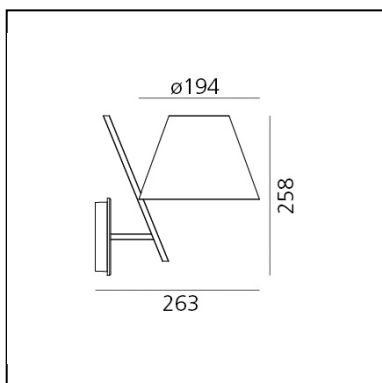

La Petite Wall - White

Quaglio Simonelli

  Dimmerable: 

LUMINAIRE

- Watt: **5W**
- Delivered lumens output: **307lm**
- Efficiency: **65%**
- Efficacy: **61.38lm/W**
- CRI: **80**

DESCRIPTION

An archetypal lampshade balanced on a tilted stem. Simple elements, exquisitely combined into an amazing geometric composition, recall basic forms matched with different materials for technological reasons. Despite its plain and simple look, this lamp clearly conveys the skills of Artemide. The lampshade is a lightweight plastic volume closed by two diffusers that produce a pleasant soft direct and indirect light. The joint connects the lampshade with the aluminium stem on a minimal support. These simple elements are combined into a plain and elegant object, where the tilted stem is counterbalanced by the lampshade's volume. "La Petite walks on a wire, balancing between full and empty. There is no symmetry in its design, but there is order. A subtle harmony of elements disassembled, in equilibrium at the boundary between light and dark." Quaglio Simonelli

PRODUCT CODE: 1752020A

FEATURES

- Article Code: **1752020A**
- Colour: **White**
- Installation: **Wall**
- Material: **Polycarbonate, aluminium, methacrylate**
- Series: **Design Collection**
- Environment: **Indoor**
- Emission: **diffused**
- design by: **Quaglio Simonelli**

DIMENSIONS

- Width: **cm 26.3**
- Height: **cm 25.8**
- Diameter: **cm 19.4**

SOURCES NOT INCLUDED

- Category: **LED RETROFIT**
- Number: **1**
- Socket: **E14**