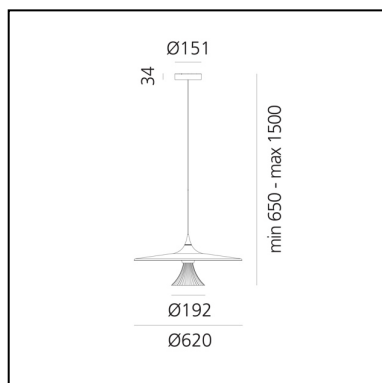

## LUMINAIRE

- Watt: **26W**
- Delivered lumens output: **1163lm**
- CCT: **3000K**
- Efficiency: **39%**
- Efficacy: **44.73lm/W**
- CRI: **90**
- Dimmable Typology: **Push**

**PRODUCT CODE: 1846030A**

## FEATURES

- Article Code: **1846030A**
- Colour: **Black/gold**
- Installation: **Suspension**
- Material: **Methacrylate, aluminium**
- Series: **Design Collection**
- Environment: **Indoor**
- design by: **Michele De Lucchi**

## DIMENSIONS

- Height: **cm 28.8**
- Diameter: **cm 62**
- Base Width: **cm 3.4**
- Base Diameter: **cm 15.1**
- Max Height from ceiling: **cm 150**

## SOURCES INCLUDED

- Category: **Led**
- Number: **1**
- Watt: **27W**
- Delivered lumens output: **1786lm**
- Color temperature (K): **3000K**
- CRI: **90**