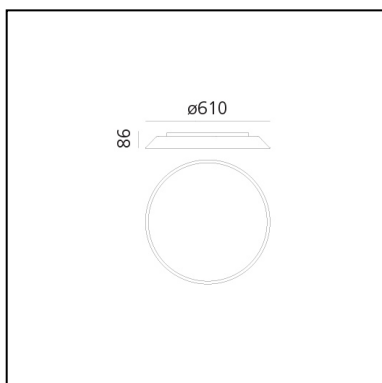

LUMINAIRE

- Watt: **30W**
- Voltage: **220-240V**
- Delivered lumens output: **2182lm**
- CCT: **2700K**
- Efficiency: **85%**
- Efficacy: **72.73lm/W**
- CRI: **90**
- Dimmable Typology: **Push**

DESCRIPTION

In Febe, everything is reduced to a minimum and built around the optical engine that, with maximum yield in minimum thickness, ensures excellent performance to illuminate an entire room. Febe has an elementary shape, yet a rich performance, it focuses on light emission and its formal simplicity makes it almost invisible in space. A uniform light disk protrudes from the surface of the ceiling/wall, the colour frame moves back inwardly and can only be seen from the side. Designed for home environments, its essential shape makes it fit for all spaces.

PRODUCT CODE: 0241W20A

FEATURES

- Article Code: **0241W20A**
- Colour: **Dove grey**
- Installation: **WallCeiling**
- Material: **Methacrylare, polycarbonate**
- Series: **Design Collection**
- Environment: **Indoor**
- Emission: **Direct**
- design by: **Ernesto Gismondi**

DIMENSIONS

- Width: **cm 8.6**
- Diameter: **cm 61**
- Glow Wire Test: **750°**

SOURCES INCLUDED

- Category: **Led**
- Number: **4**
- Watt: **6.20W**
- Delivered lumens output: **630lm**
- Color temperature (K): **2700K**
- CRI: **90**
- Color Tolerance: **MacAdam 3SDCM**
- Efficacy: **102lm/W**
- Service Life: **50000-L70**