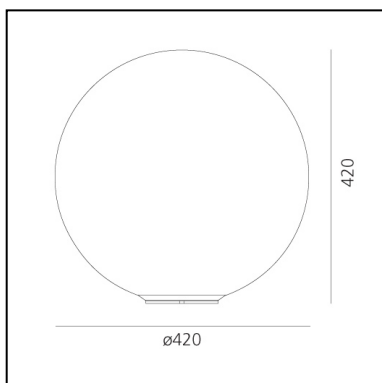

Dioscuri table 42

Michele De Lucchi

IP20   EAC  

LUMINAIRE

- Watt: **21W**
- Voltage: **220V-240V**
- Delivered lumens output: **2186lm**
- Efficiency: **89%**
- Efficacy: **104.07lm/W**
- CRI: **80**
- Dimmer Typology: **Microswitch Dimmer**

DESCRIPTION

Materials: Polycarbonate base with steel ballast; acid-etched blown glass diffuser.

PRODUCT CODE: 0254010A

FEATURES

- Article Code: **0254010A**
- Colour: **White**
- Installation: **Table**
- Material: **blown glass, polycarbonate, steel**
- Series: **Design Collection**
- Environment: **Indoor**
- Area contract: **Residential**
- Emission: **Diffused**
- design by: **Michele De Lucchi**

DIMENSIONS

- Height: **cm 42**
- Diameter: **cm 42**
- Glow Wire Test: **850°**

SOURCES NOT INCLUDED

- Category: **LED RETROFIT**
- Number: **1**
- Socket: **E27**