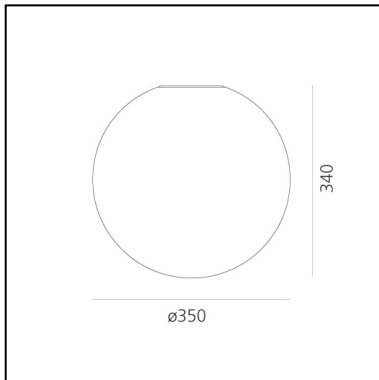

Dioscuri wall/ceiling 35

Michele De Lucchi

IP65     Dimmerable: 

LUMINAIRE

- Watt: **21W**
- Voltage: **220V-240V**
- Delivered lumens output: **2186lm**
- Efficiency: **89%**
- Efficacy: **104.07lm/W**
- CRI: **80**

Notes

Lamp not included. The IP 65 degree of protection makes it also suitable for outdoor application.

DESCRIPTION

Materials: Thermoplastic resin ceiling support; acid-etched blown glass diffuser. IP65 rating makes it suitable also for outdoor use. (Only for 25, 35, 42 versions).

PRODUCT CODE: 0116010A

FEATURES

- Article Code: **0116010A**
- Colour: **White**
- Installation: **CeilingWall**
- Material: **Blown glass, polycarbonate**
- Series: **Design Collection, Architectural Outdoor**
- Area contract: **Hospitality, null, Residential**
- Emission: **Diffused**
- design by: **Michele De Lucchi**

DIMENSIONS

- Height: **cm 34**
- Diameter: **cm 35**
- Impact Resistance: **N.D.**
- Glow Wire Test: **850°**

SOURCES NOT INCLUDED

- Category: **LED RETROFIT**
- Number: **1**
- Socket: **E27**