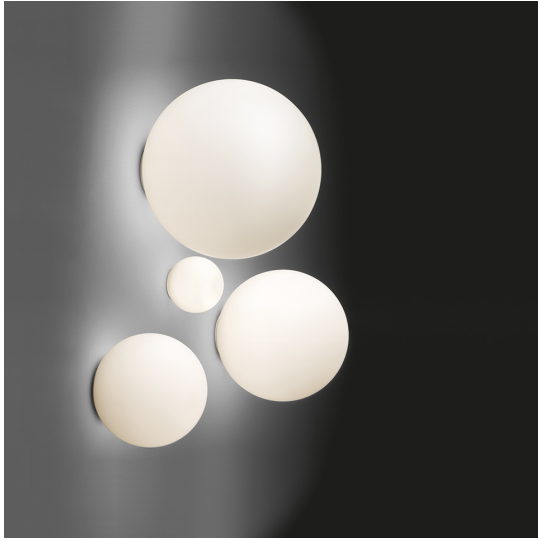

Dioscuri wall/ceiling 35

Michele De Lucchi

IP65     Dimmerable: 

LUMINAIRE

- Watt: **21W**
- Voltage: **220V-240V**
- Delivered lumens output: **2186lm**
- Efficiency: **89%**
- Efficacy: **104.07lm/W**
- CRI: **80**

Notes

Lamp not included. The IP 65 degree of protection makes it also suitable for outdoor application.

DESCRIPTION

Materials: Thermoplastic resin ceiling support; acid-etched blown glass diffuser. IP65 rating makes it suitable also for outdoor use. (Only for 25, 35, 42 versions).

PRODUCT CODE: 0116010A

FEATURES

- Article Code: **0116010A**
- Colour: **White**
- Installation: **CeilingWall**
- Material: **Blown glass, polycarbonate**
- Series: **Design Collection, Architectural Outdoor**
- Area contract: **Hospitality, null, Residential**
- Emission: **Diffused**
- design by: **Michele De Lucchi**