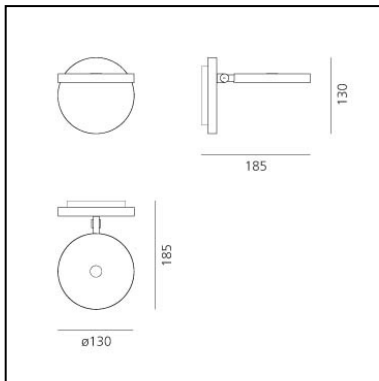

Demetra Spotlight - with Switch - 2700K - White

Naoto Fukasawa

IP20    Dimmerable: 

LUMINAIRE

- Watt: **9W**
- Voltage: **220V-240V**
- Delivered lumens output: **360lm**
- CCT: **2700K**
- Efficiency: **54%**
- Efficacy: **40.00lm/W**
- CRI: **90**
- Dimmer Typology: **Microswitch Dimmer**

DESCRIPTION

With light intensity regulator, dimmer Microswitch.

PRODUCT CODE: 1730W20A

FEATURES

- Article Code: **1730W20A**
- Colour: **White**
- Installation: **Wall**
- Material: **Aluminium**
- Series: **Design Collection**
- design by: **Naoto Fukasawa**

DIMENSIONS

- Length: **cm 18.5**
- Height: **cm 13**
- Diameter: **cm 13**
- Impact Resistance: **N.D.**
- Glow Wire Test: **650°**

SOURCES INCLUDED

- Category: **Led**
- Number: **1**
- Watt: **9W**
- Color temperature (K): **2700K**
- CRI: **90**