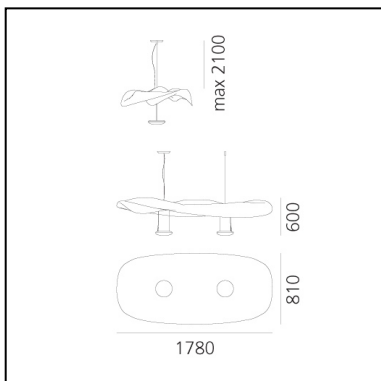

Cosmic Angel Suspension

Ross Lovegrove

IP20       Dimmerable: 

LUMINAIRE

- Watt: **800W**
- Voltage: **220V-240V**
- Delivered lumens output: **18000lm**

DESCRIPTION

"My concept way to freeze a moment that seemed to be created by air rolling over a thin sheet, achieving a very natural flow and rhythm in the lightweight sculptural skin. Ultimately it appears to be suspended in anti gravity on a cushion of air...like the cosmos in the complex forms and geometries that seem to defy explanation and create a sense of infinity." Materials: body lamp-reflector made of thermoplastic material; die-cast aluminium lighting units.

PRODUCT CODE: 1513010A

FEATURES

- Article Code: **1513010A**
- Colour: **Polished chrome**
- Installation: **Suspension**
- Material: **ABS, aluminium**
- Series: **Design Collection, Hydro**
- Environment: **Indoor**
- Emission: **Indirect**
- design by: **Ross Lovegrove**

DIMENSIONS

- Length: **cm 178**
- Width: **cm 80**
- Height: **cm 41**
- Max Height from ceiling: **cm 200**

NOT INCLUDED SOURCES

- Category: **HALO**
- Number: **2**
- Lbs: **Qt-de12**
- Watt: **400W**
- Socket: **R7s**
- Color Rendering: **1a**
- Color temperature (K): **2950K**

ALTERNATIVE SOURCES

- Category: **LED RETROFIT**
- Number: **2**
- Watt: **11w**
- Delivered lumens output: **1110lm**
- Socket: **R7s**