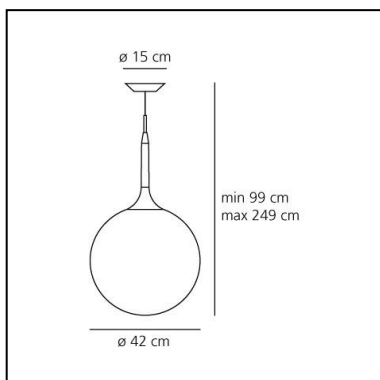

Castore suspension 42

Michele De Lucchi
Huub Ubbens

IP20       Dimmerable: 

LUMINAIRE

- Watt: **21W**
- Voltage: **220V-240V**
- Delivered lumens output: **2218lm**
- Efficiency: **90%**
- Efficacy: **105.63lm/W**
- CRI: **80**

Notes

Adjustment of the luminous intensity only with dimmable bulbs.

DESCRIPTION

The spherical diffuser design is enhanced by a removable-fitting and tapering luminous stem, that makes a sweet transition from the strong diffuser light to the blind lamp structure area. Ceiling rose and stem in thermoplastic resin, blown glass diffuser.

PRODUCT CODE: 1051010A

FEATURES

- Article Code: **1051010A**
- Colour: **White**
- Installation: **Suspension**
- Material: **Blown glass, polycarbonate**
- Series: **Design Collection**
- Environment: **Indoor**
- Area contract: **Hospitality, Retail, Residential**
- Emission: **Diffused**
- design by: **Michele De Lucchi, Huub Ubbens**

DIMENSIONS

- Height: **cm 99**
- Diameter: **cm 42**
- Base Diameter: **cm 15**
- Max Height from ceiling: **cm 249**
- Glow Wire Test: **750°**

SOURCES NOT INCLUDED

- Category: **LED RETROFIT**
- Number: **1**
- Socket: **E27**