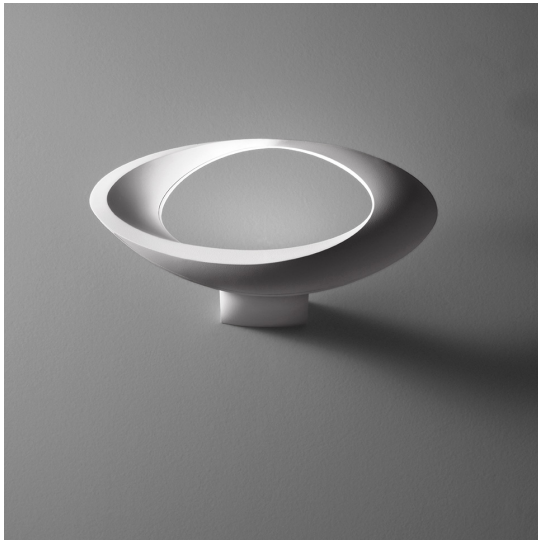

Cabildo Wall LED 2700K

Eric Solè

IP20     Dimmerable: 

LUMINAIRE

- Watt: **28W**
- Voltage: **220-240V**
- Delivered lumens output: **1996lm**
- CCT: **2700K**
- Efficiency: **73%**
- Efficacy: **71.29lm/W**
- CRI: **95**
- Dimmable Typology: **Push**

Notes

Lamp included.

DESCRIPTION

The indirect light shapes the body lamp, bringing out its winding form and giving it the astonishing appearance of a ring of light. Wall support and body lamp in painted die-cast aluminium.

PRODUCT CODE: 1181W10A

FEATURES

- Article Code: **1181W10A**
- Colour: **White**
- Installation: **Wall**
- Material: **Aluminium**
- Series: **Design Collection**
- Environment: **Indoor**
- Area contract: **Residential**
- Emission: **Indirect Diffused**
- design by: **Eric Solè**

DIMENSIONS

- Length: **cm 20**
- Width: **cm 41**
- Height: **cm 19**
- Glow Wire Test: **750°**

SOURCES INCLUDED

- Category: **Led**
- Number: **1**
- Watt: **28W**
- Delivered lumens output: **2990lm**
- Color temperature (K): **2700K**
- CRI: **90**
- Color Tolerance: **MacAdam 2SDCM**