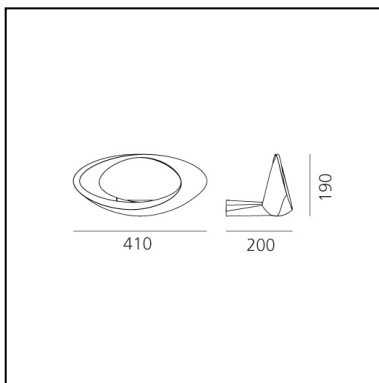

Cabildo Wall LED 2700K

Eric Solè

IP20     Dimmerable: 

LUMINAIRE

- Watt: **28W**
- Voltage: **220-240V**
- Delivered lumens output: **1996lm**
- CCT: **2700K**
- Efficiency: **73%**
- Efficacy: **71.29lm/W**
- CRI: **95**
- Dimmable Typology: **Push**

Notes

Lamp included.

DESCRIPTION

The indirect light shapes the body lamp, bringing out its winding form and giving it the astonishing appearance of a ring of light. Wall support and body lamp in painted die-cast aluminium.

PRODUCT CODE: 1181W10A

FEATURES

- Article Code: **1181W10A**
- Colour: **White**
- Installation: **Wall**
- Material: **Aluminium**
- Series: **Design Collection**
- Environment: **Indoor**
- Area contract: **Residential**
- Emission: **Indirect Diffused**
- design by: **Eric Solè**

DIMENSIONS

- Length: **cm 20**
- Width: **cm 41**
- Height: **cm 19**
- Glow Wire Test: **750°**

SOURCES INCLUDED

- Category: **Led**
- Number: **1**
- Watt: **28W**
- Delivered lumens output: **2990lm**
- Color temperature (K): **2700K**
- CRI: **90**
- Color Tolerance: **MacAdam 2SDCM**